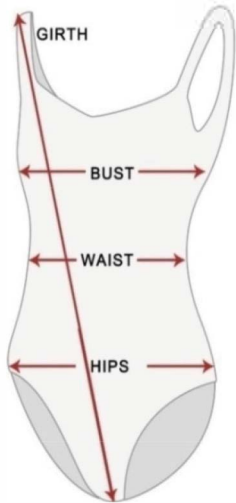

Measurement Tips

For accuracy measure students wearing a leotard.
Girth is the most important measurement for accuracy of fit.

Measuring Guide

Measure **girth** from the center of a shoulder then down through the crotch and back up to the same shoulder.

Measure **bust** around the fullest part of the chest and the back.

Measuring **waist**. A waist is between the hip and bottom of the rib cage. It is the narrowest part of a torso, at or above the height of the belly button.

Measure **hips** around the widest part.

Measure **inseam** from the crotch to ankle bone in a straight line, on the inside of the leg.

Sizing Guide (Inches)										
	CHILD					ADULT				
SIZE	XSC	SC	MC	LC	XLC	XSA	SA	MA	LA	XLA
UK	Age 3-4	Age 5-7	Age 8-10	Age 11-12	NA	6	8	10	12	14
GIRTH	37-40	41-44	45-49	50-53	54-57	54-56	55-57	58-61	62-64	65-68
BUST	21-23	24-26	27-29	30-32	33-35	31-33	33-35	35-37	38-40	41-43
WAIST	18-20	21-23	23-24	25-26	27-29	23-25	24-26	27-29	30-32	33-36
HIPS	22-24	25-27	28-30	31-33	34-36	31-33	34-36	37-40	41-43	45-48
INSEAM	19 1/2	22 1/2	26 1/2	29	31 1/2	31 1/2	32 1/2	33	34	34

Sizing Guide (CM)										
	CHILD					ADULT				
SIZE	XSC	SC	MC	LC	XLC	XSA	SA	MA	LA	XLA
UK	Age 3-4	Age 5-7	Age 8-10	Age 11-12	NA	6	8	10	12	14
GIRTH	94-102	104-112	114-124	127-135	137-145	137-142	140-145	147-155	157-163	165-173
BUST	53-58	61-66	69-74	76-81	84-89	79-84	84-89	89-94	97-102	104-109
WAIST	46-51	53-58	58-61	64-66	69-74	58-64	61-66	69-74	76-81	84-91
HIPS	56-61	64-69	71-76	79-84	86-91	79-84	86-91	94-102	104-109	114-122
INSEAM	50	57	67	74	80	80	83	84	86	86