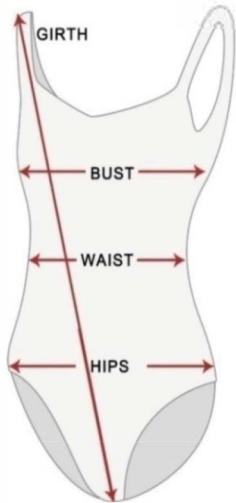

Design Code	Design Name	Ref Image	XSC	SC	MC	LC	XLC	XXLC	XSA	SA	MA	LA	XLA	XXLA
281-BRN	ROAR		●	●	●	●	●	●						
282-MLT	HULA HOORAH		●	●	●	●	●	●						
283-PNK	SWINGING SIXTIES				●	●	●	●	●	●	●	●	●	
283-BLU	SWINGING SIXTIES				●	●	●	●	●	●	●	●	●	
284-GRY	ELLIE-TASTIC		●	●	●	●	●	●						
285-BLU	HUSSLE AND BUSTLE			●	●	●	●	●	●	●	●	●	●	
285-PNK	HUSSLE AND BUSTLE			●	●	●	●	●	●	●	●	●	●	
292-GRN	ANGELIC PRESENCE		●	●	●	●	●	●						

Measurement Tips

For accuracy measure students wearing a leotard.
Girth is the most important measurement for accuracy of fit.

Measuring Guide

Measure **girth** from the center of a shoulder then down through the crotch and back up to the same shoulder.