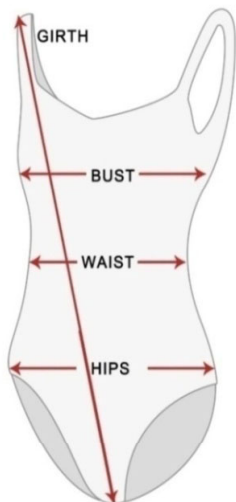

Measurement Tips

For accuracy measure students wearing a leotard.

Girth is the most important measurement for accuracy of fit.

Measuring Guide

Measure **girth** from the center of a shoulder then down through the crotch and back up to the same shoulder.