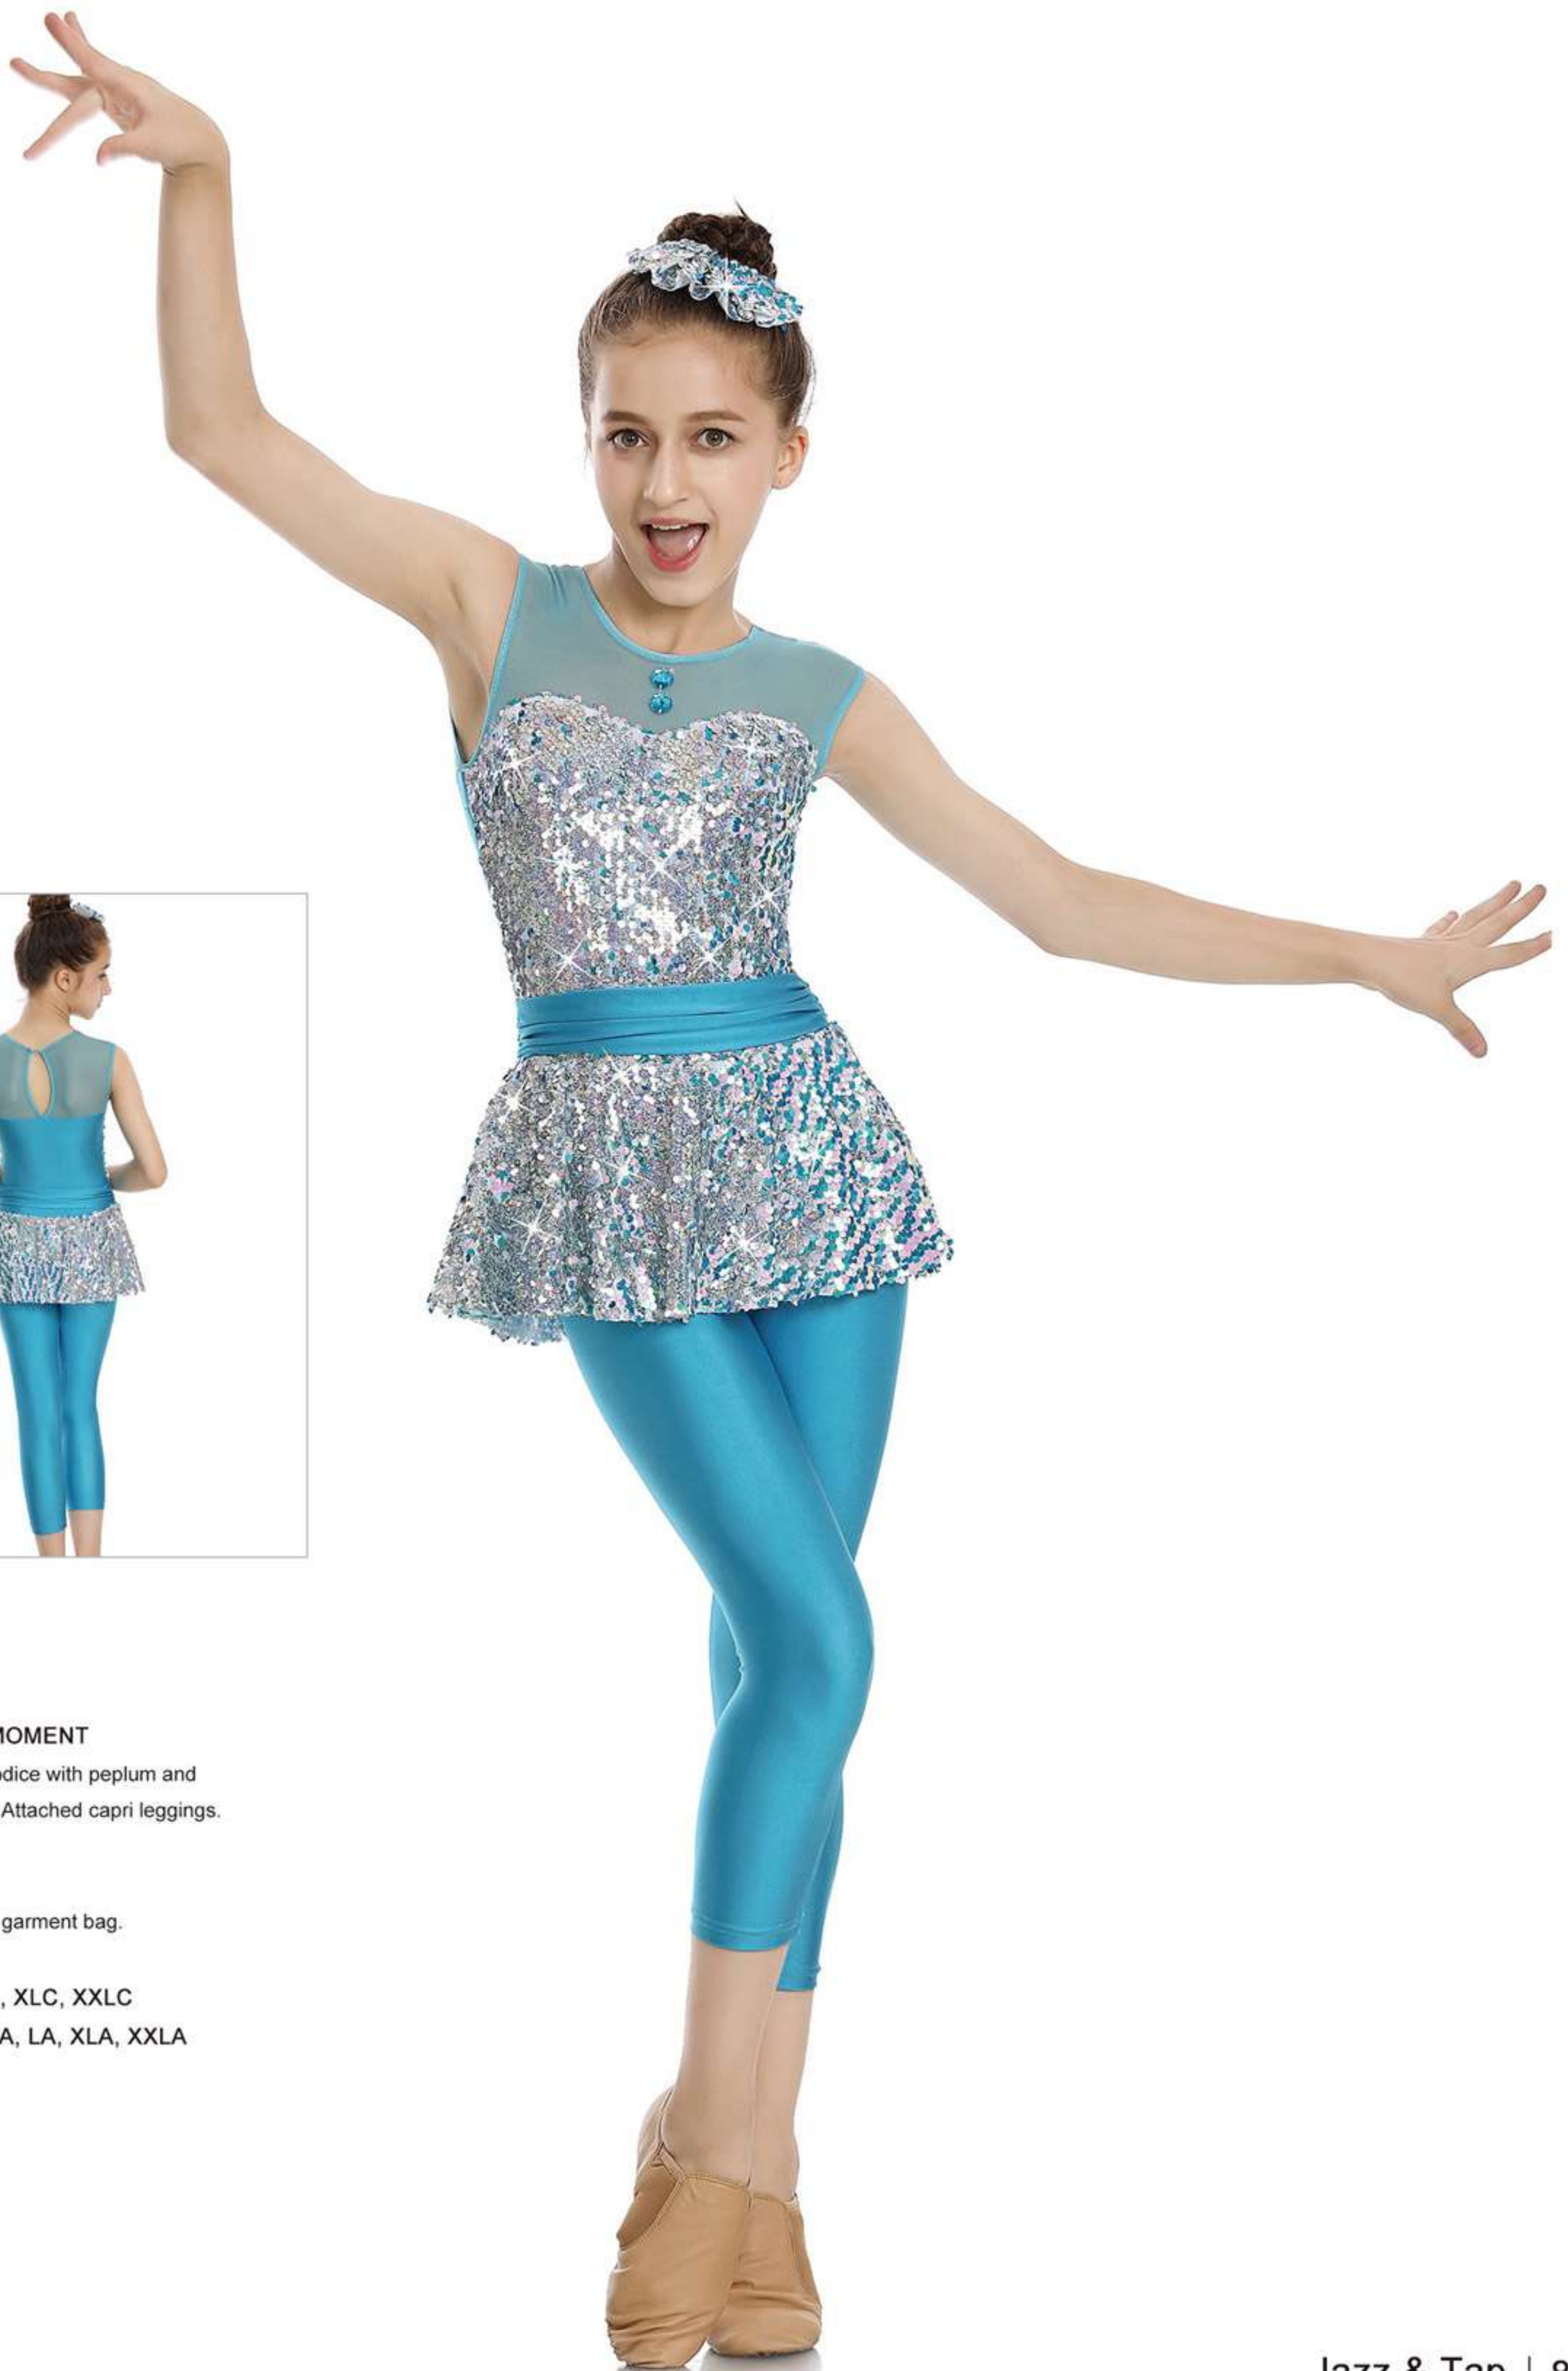

119037

MAGICAL MOMENT

Sequined bodice with peplum and cumberbund. Attached capri leggings.

Included:

- Head piece.
- Hanger and garment bag.

Size:

SC, MC, LC, XLC, XXLC

XSA, SA, MA, LA, XLA, XXLA