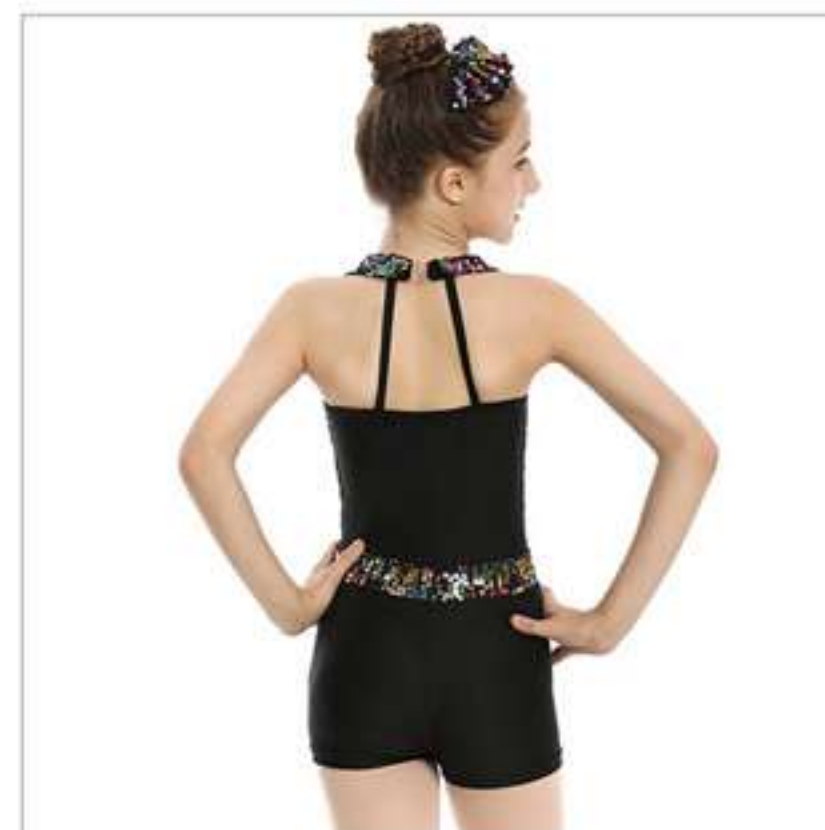

119049

STEP UP AND DANCE

Sequined unitard with half satin, half sequined collar and sequined waistband. Detachable tutu with sequin trim.

Included:

- Head piece.
- Hanger and garment bag.

Size:

XSC, SC, MC, LC, XLC, XXLC

XSA, SA, MA, LA, XLA, XXLA