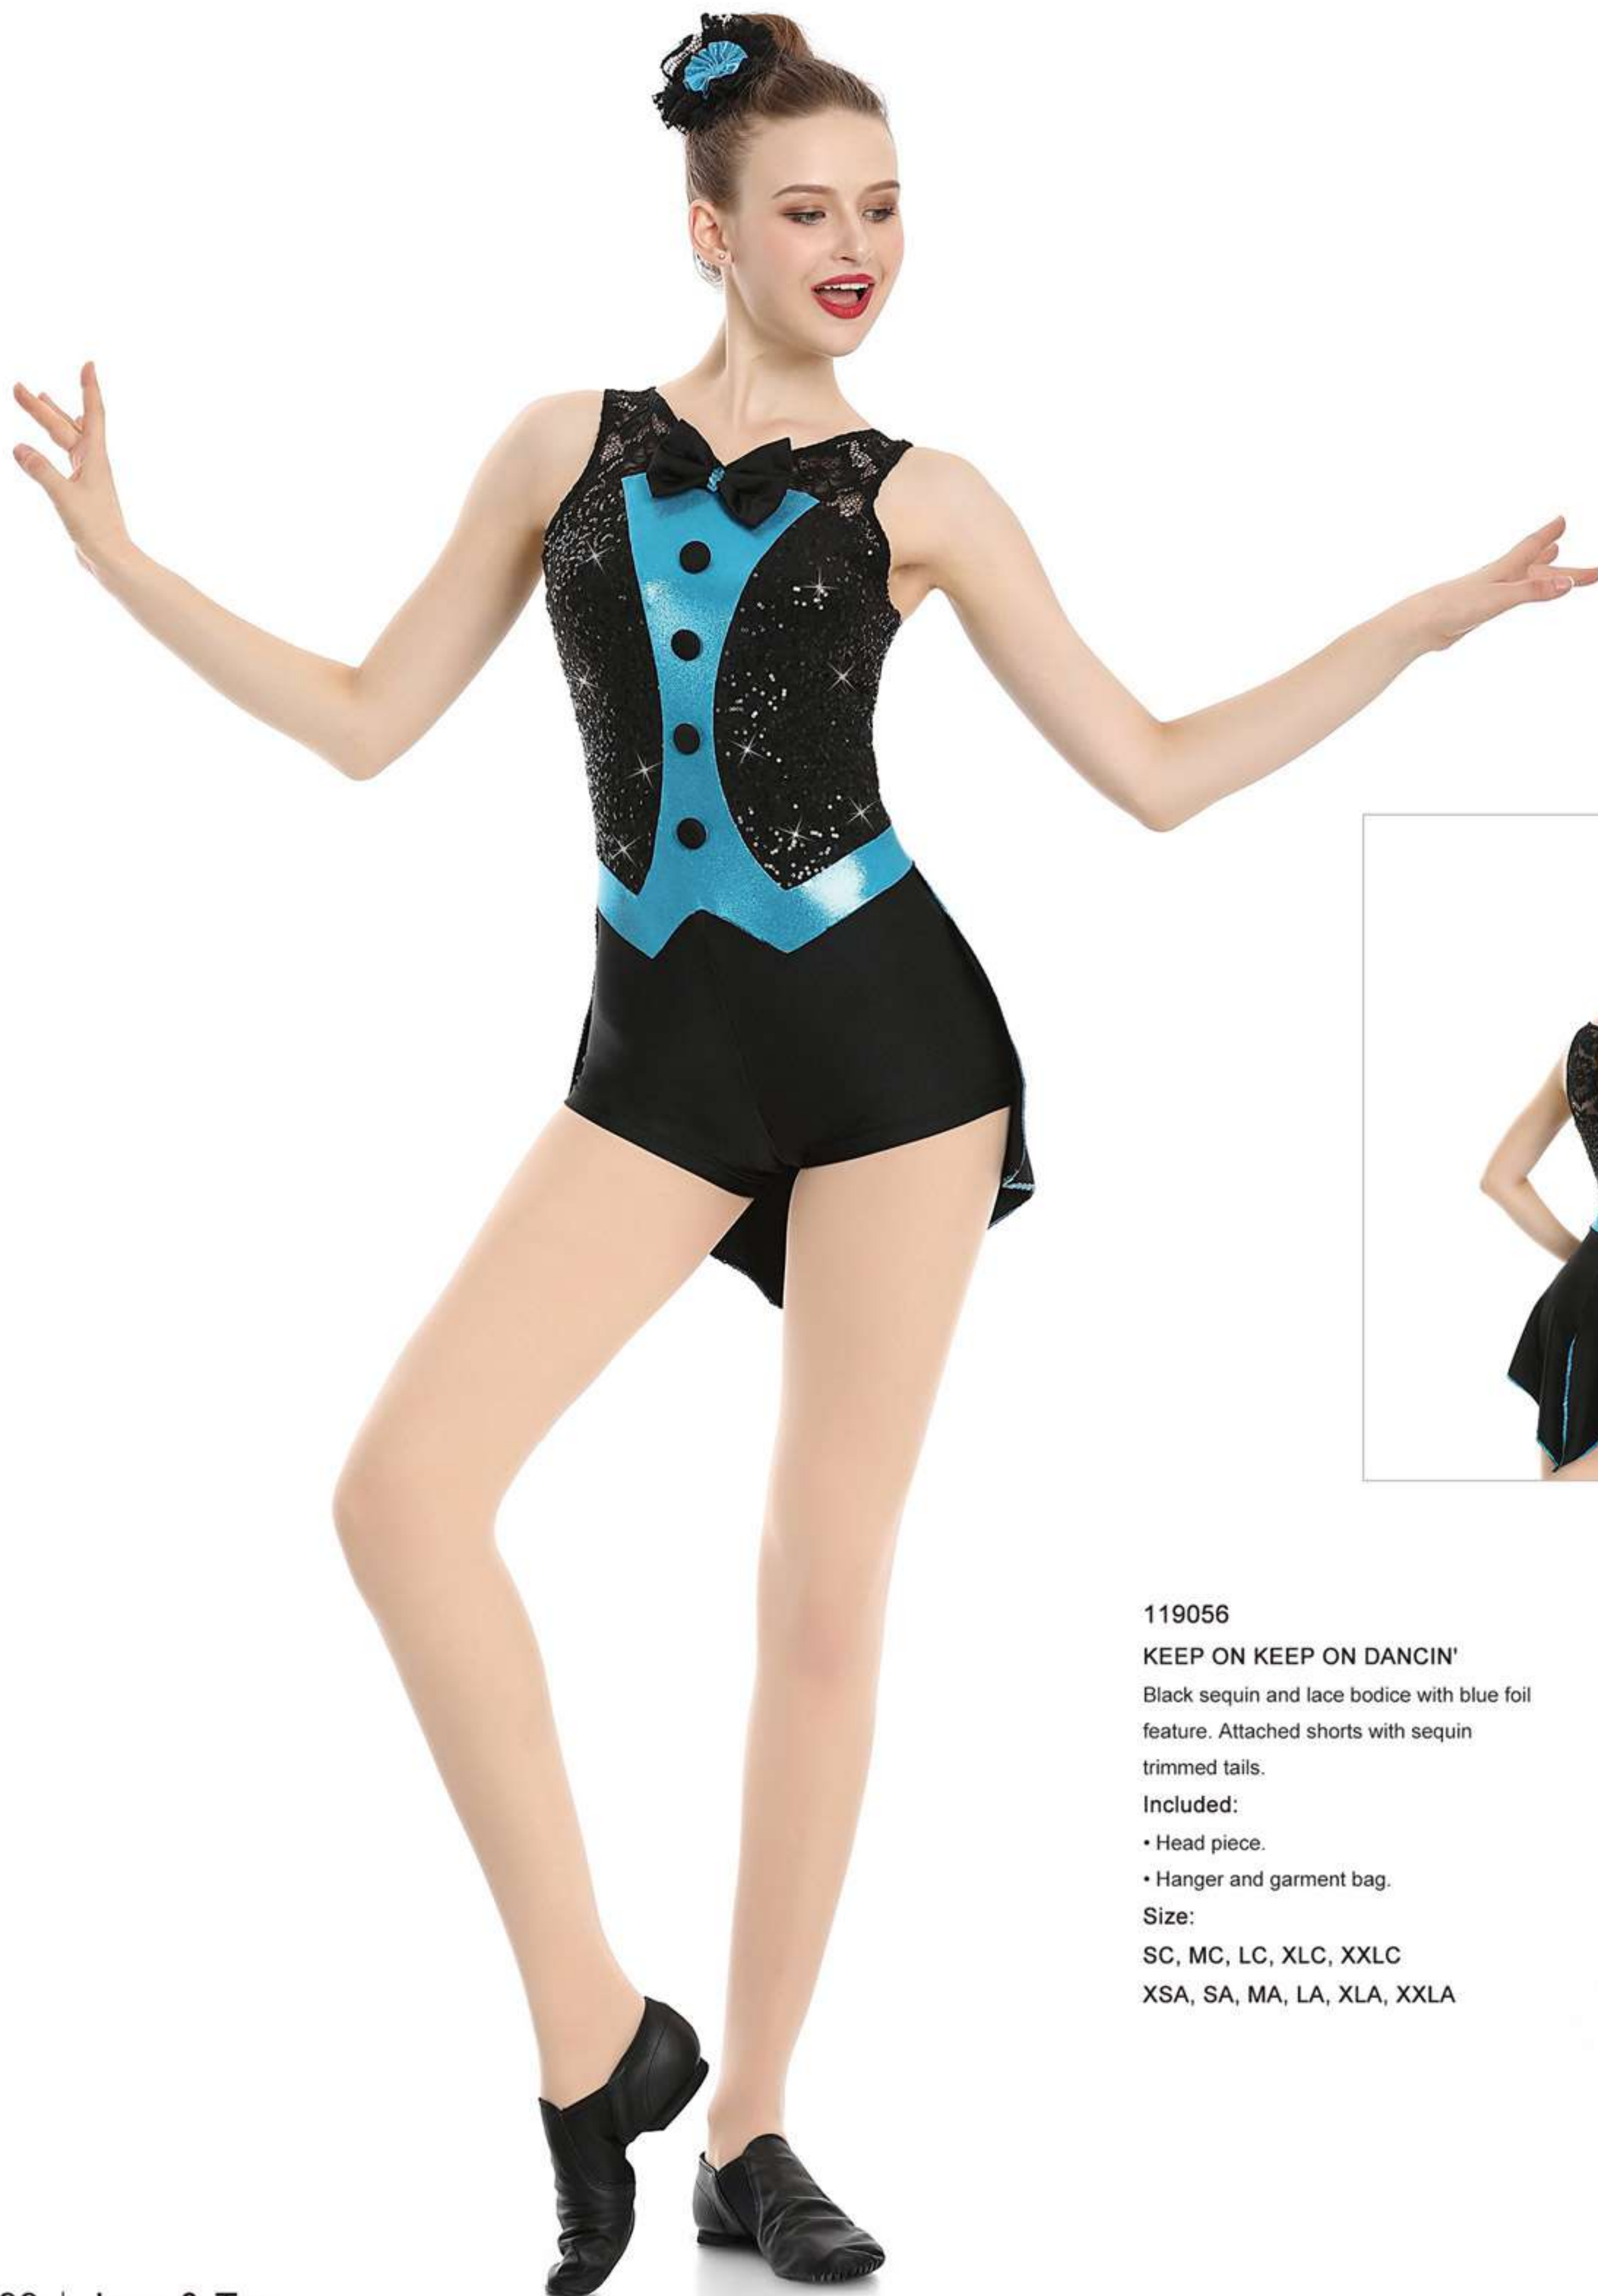

119056

KEEP ON KEEP ON DANCIN'

Black sequin and lace bodice with blue foil feature. Attached shorts with sequin trimmed tails.

Included:

- Head piece.
- Hanger and garment bag.

Size:

SC, MC, LC, XLC, XXLC

XSA, SA, MA, LA, XLA, XXLA