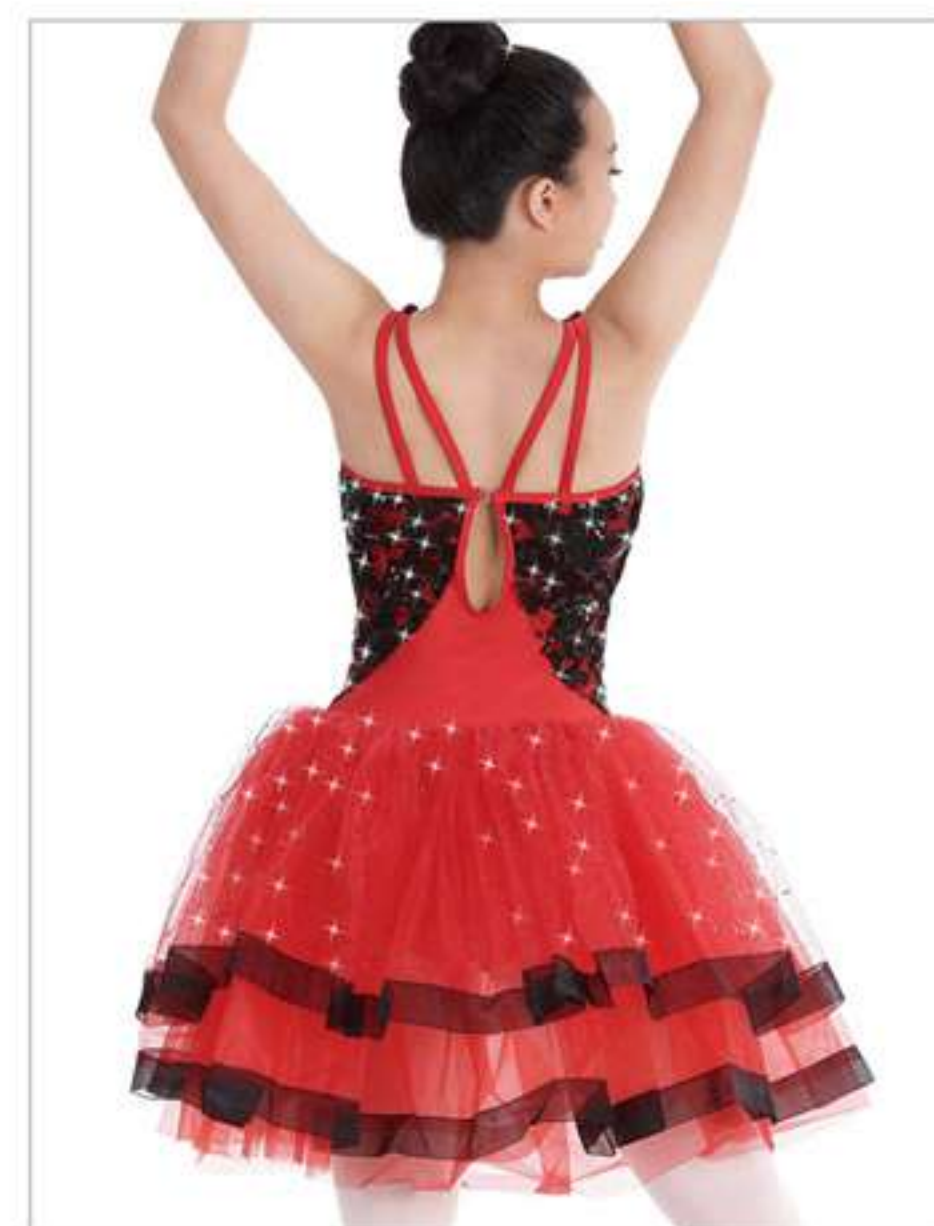

119101

ROYAL PASSION

Sequined lace on red bodice. Sparkly red romantic tutu with black trim. Attached briefs.

Included:

- Head piece.
- Hanger and garment bag.

Size:

MC, LC, XLC, XXLC

XSA, SA, MA, LA, XLA, XXLA