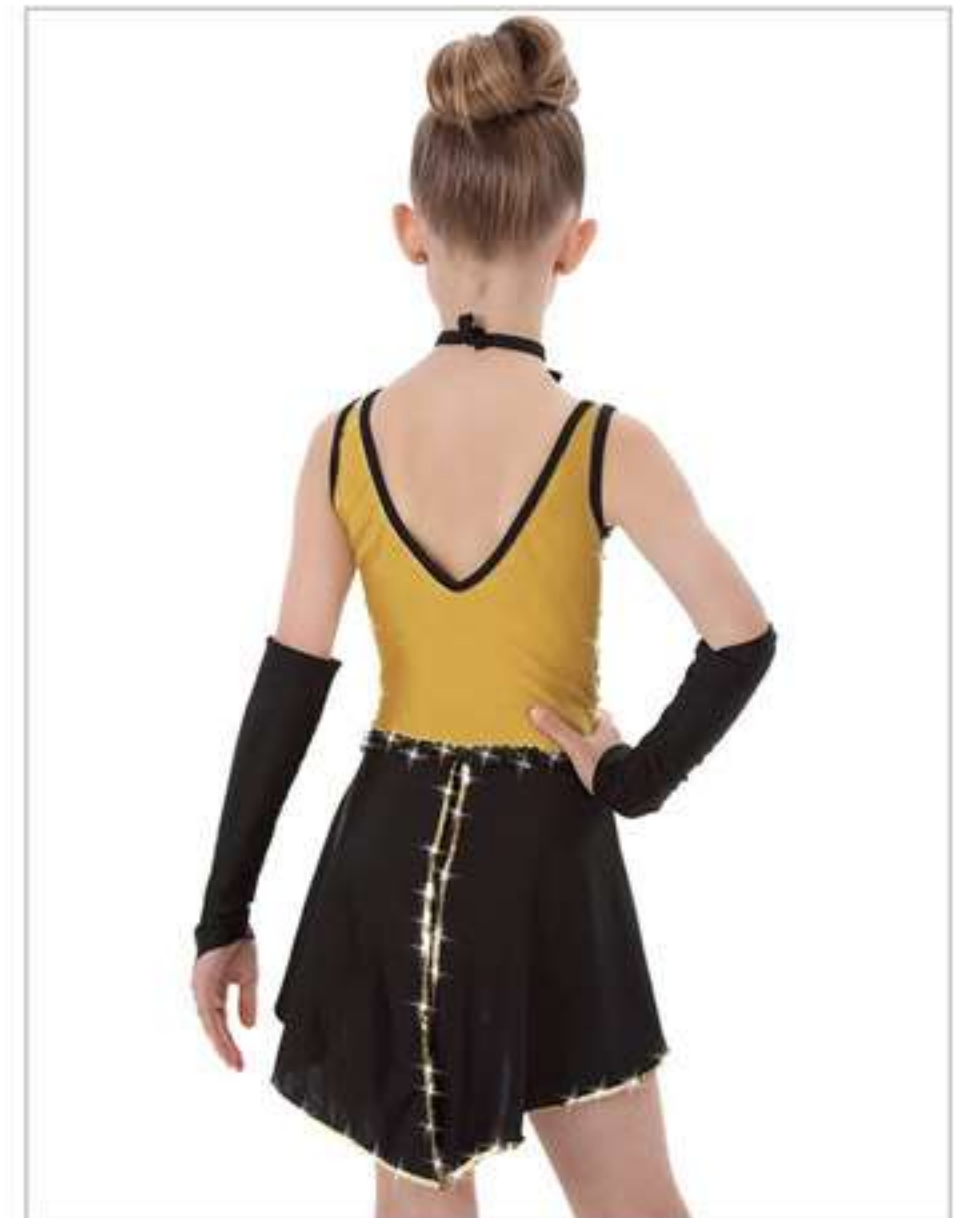

119113

**NO BUSINESS LIKE SHOW
BUSINESS**

Gold, silver sequined bodice with black detailing. Attached briefs and tux tails with gold sequin trim.

Included:

- Bow neck piece.
- A pair of mitts.
- Hanger and garment bag.

Size:

SC, MC, LC, XLC, XXLC
XSA, SA, MA, LA, XLA, XXLA