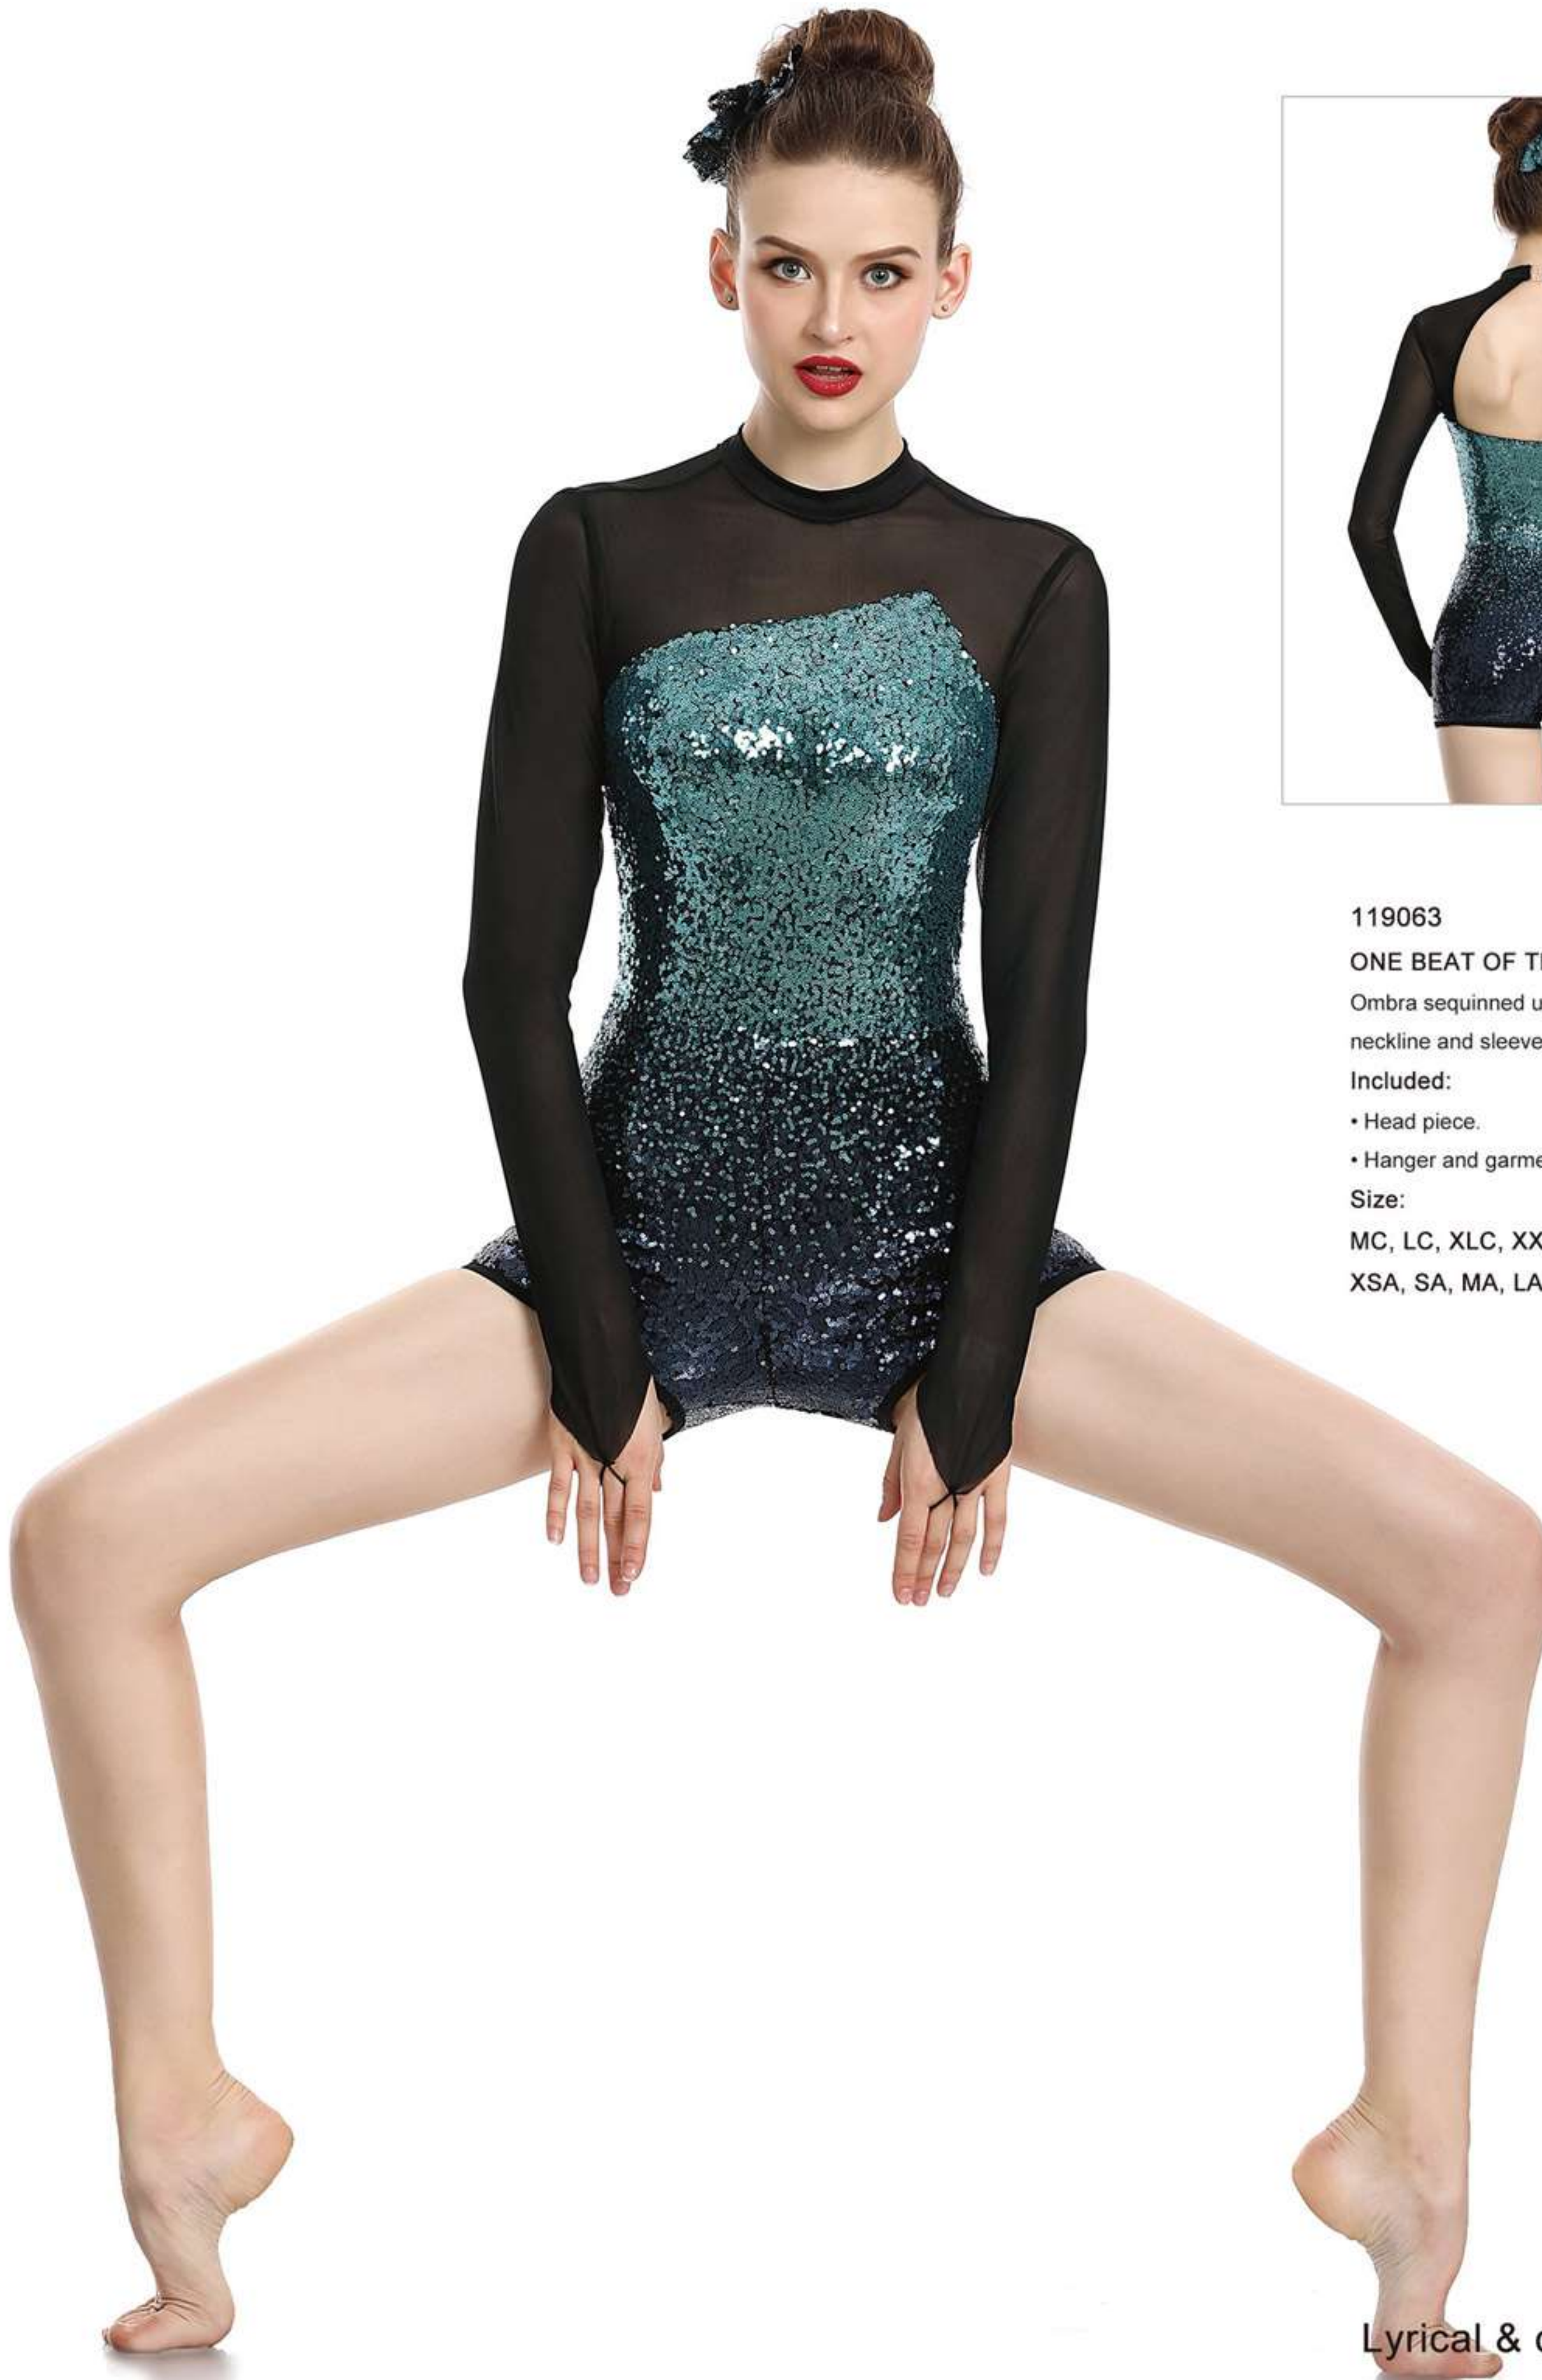

Dusty rose lace unitard with rhystones.

Attached skirt.

Included:

- Head piece.
- Hanger and garment bag.

Size:

MC, LC, XLC, XXLC

XSA, SA, MA, LA, XLA, XXLA

119063