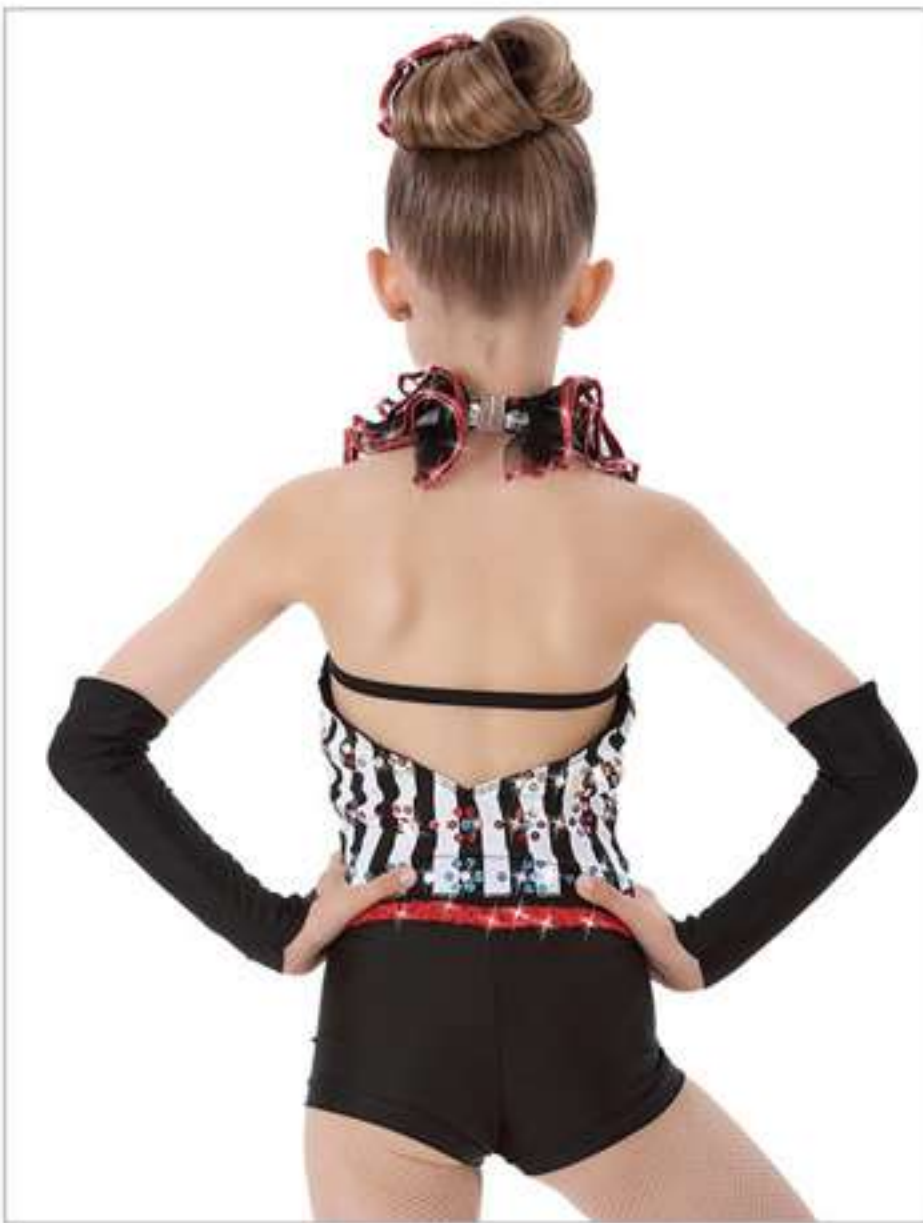

119114

THAT'S ENTERTAINMENT

Sequinned two pieces black and white striped top. Black shorts with red sequin trim.

Included:

- Head piece.
- A pair of mitts.
- Hanger and garment bag.

Size:

XSC, SC, MC, LC, XLC, XXLC

XSA, SA, MA, LA, XLA, XXLA