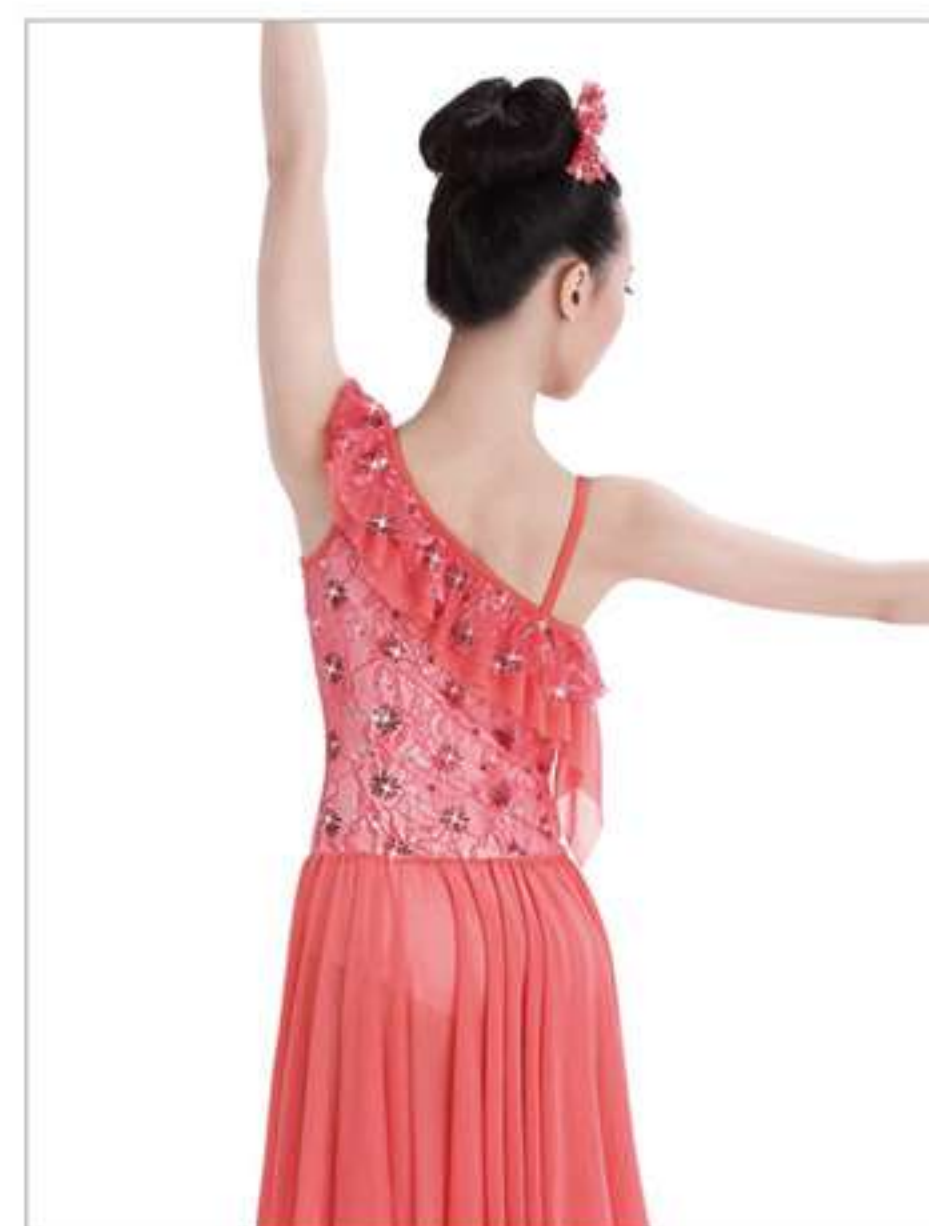

119099

TRUE COLORS

Coral lace and red sequined bodice with asymetric neckline. Coral skirt. Attached briefs.

Included:

- Head piece.
- Hanger and garment bag.

Size:

MC, LC, XLC, XXLC

XSA, SA, MA, LA, XLA, XXLA