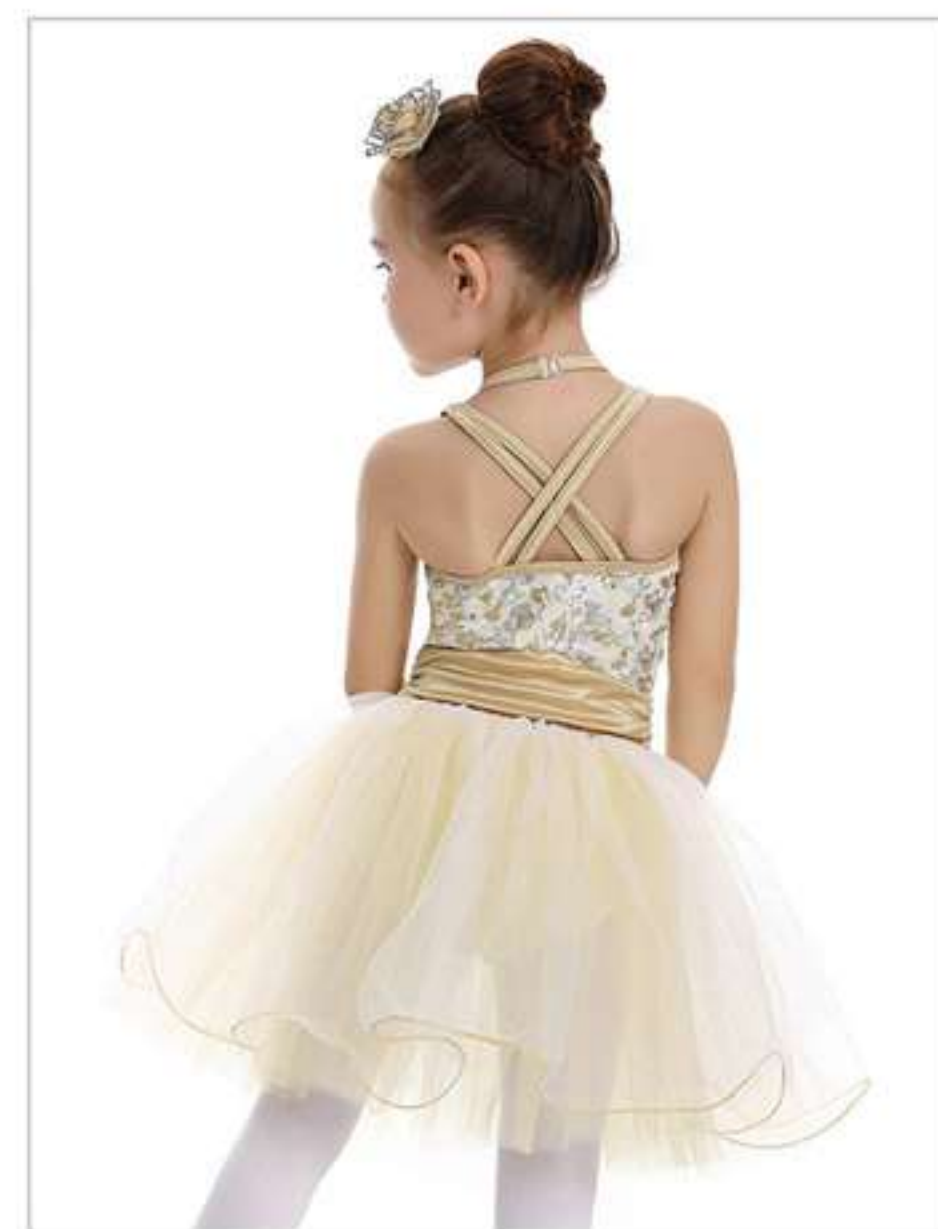

STARSHINE MOONDUST

Floral sequined bodice. Gold tutu.

Attached briefs.

Included:

- Head piece.
- Hanger and garment bag.

Size:

SC, MC, LC, XLC, XXLC

XSA, SA, MA, LA, XLA, XXLA