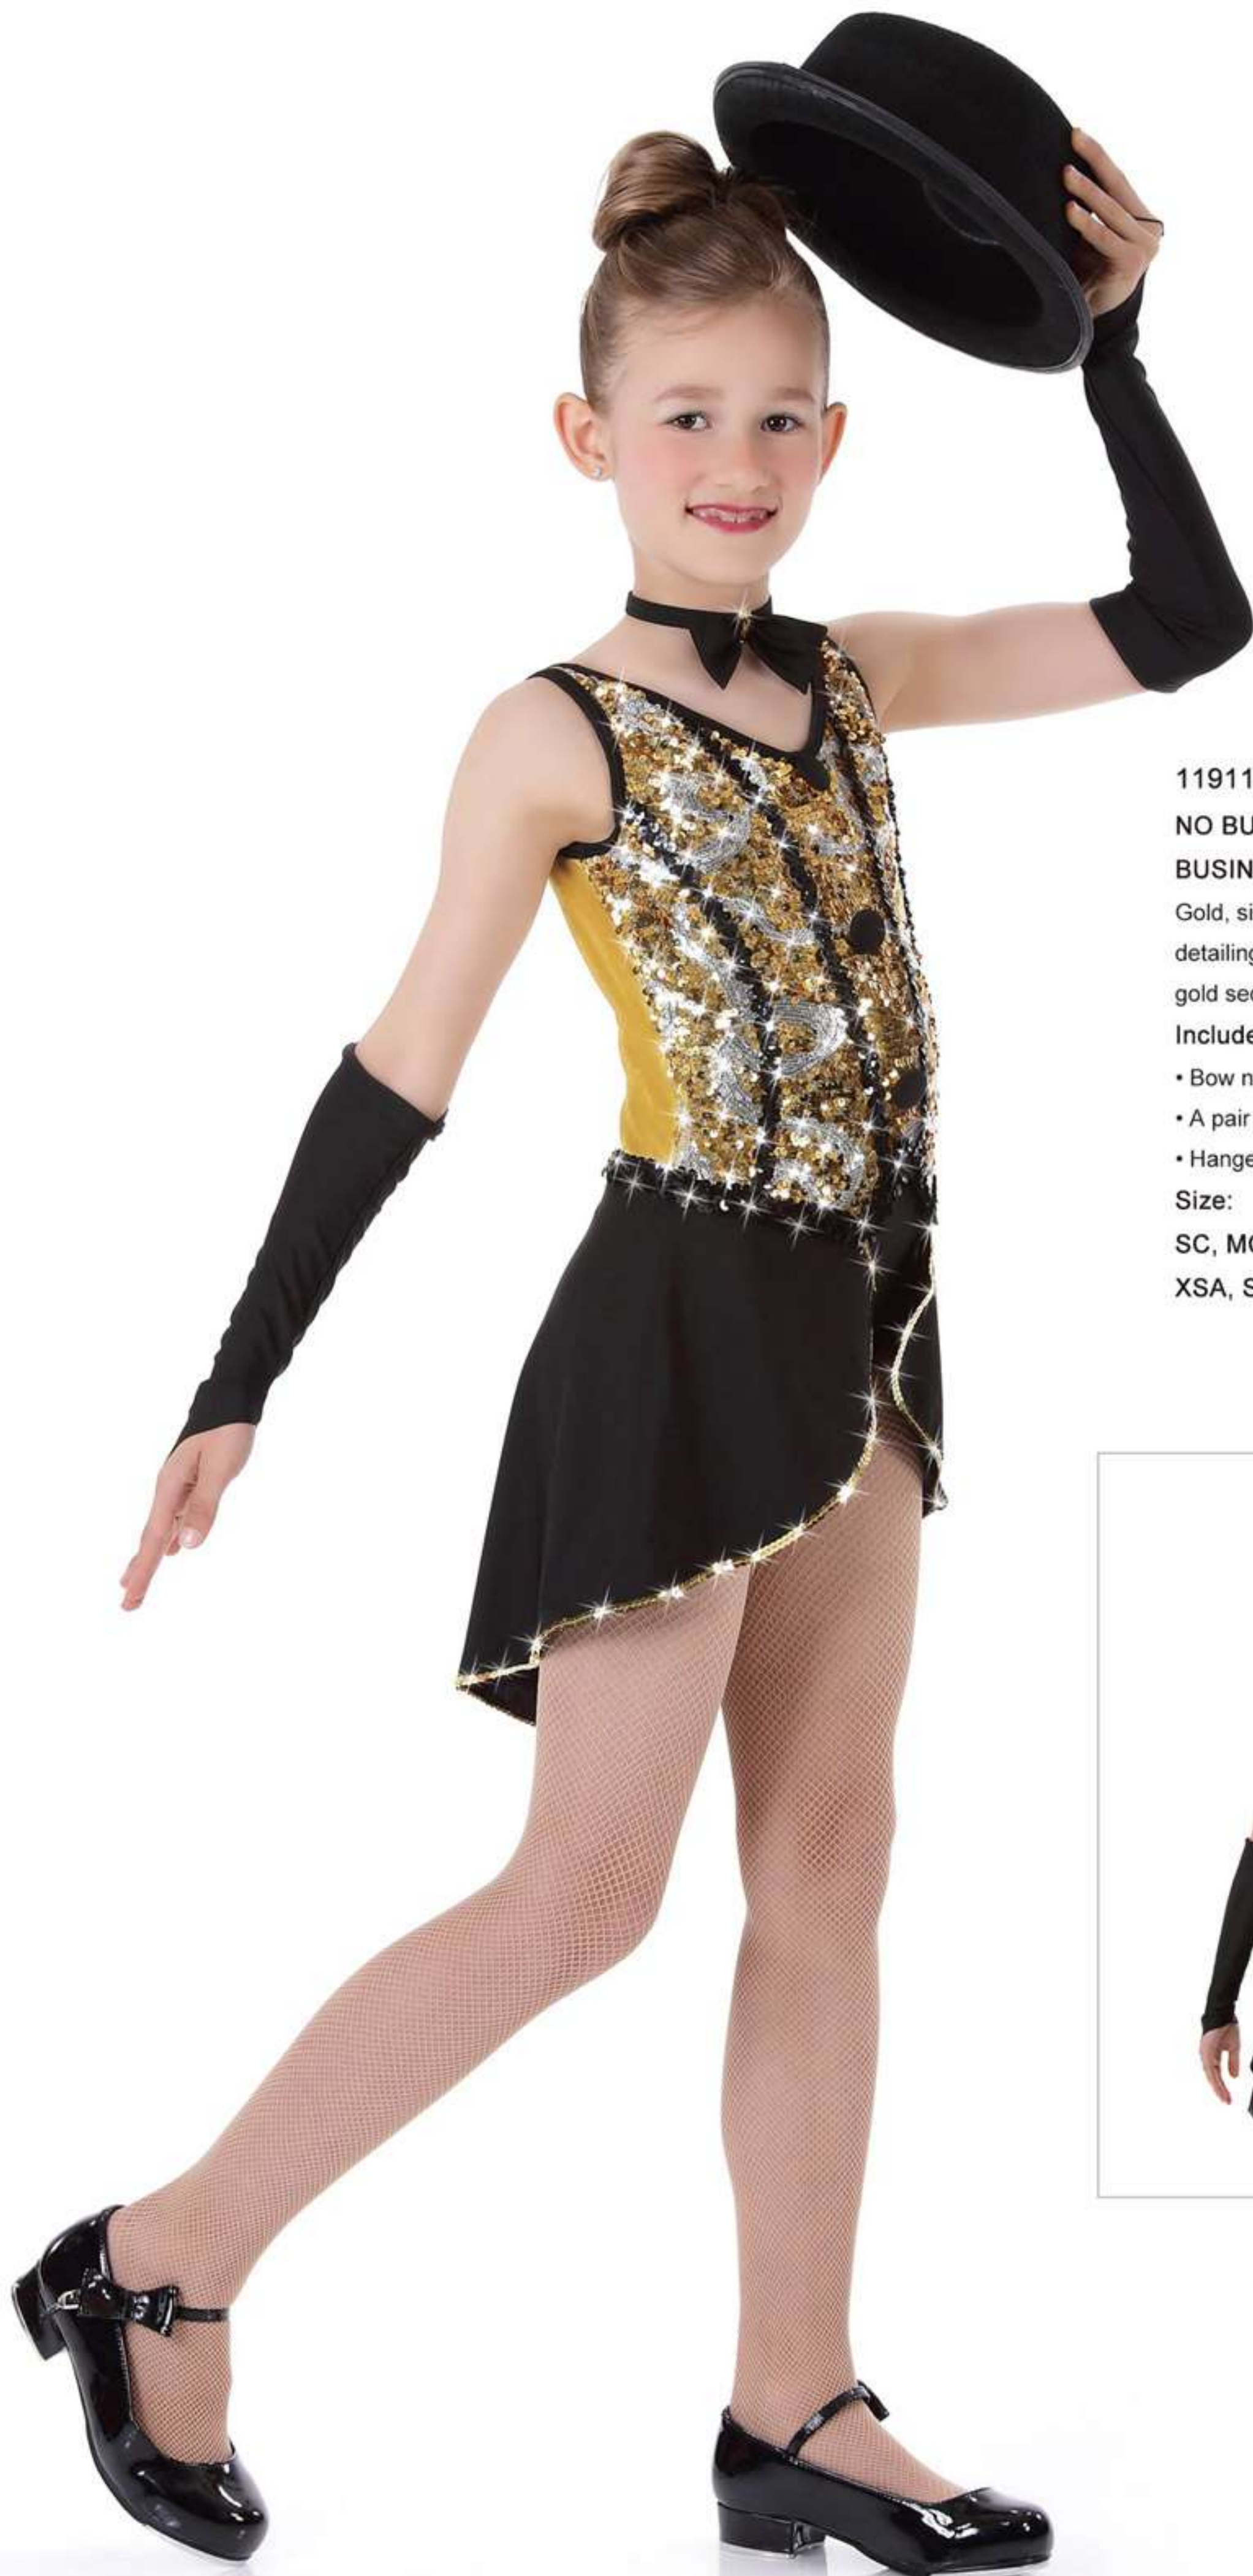

XSA, SA, MA, LA, XLA, XXLA

119036

ALL THAT JAZZ

Red sequined bodice with black satin collar and bow. Attached shorts with black sequin fringe.

Included:

- Mini Top hat.
- Hanger and garment bag.

Size:

SC, MC, LC, XLC, XXLC
XSA, SA, MA, LA, XLA, XXLA