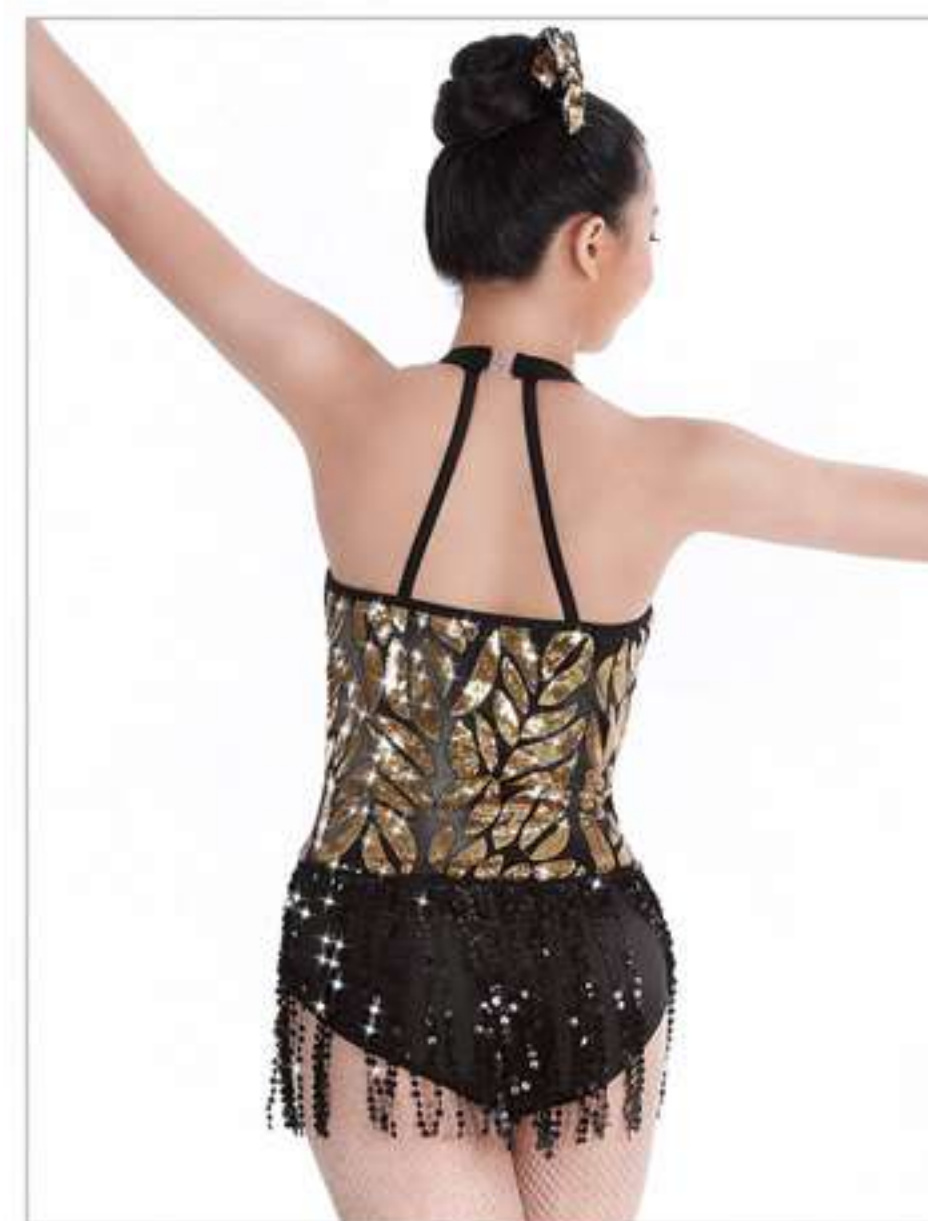

119006

BLACK AND GOLD

Black leotard with gold sequined overlay.
Attached black sequin fringe.

Included:

- Head piece.
- A pair of wrist bands.
- Hanger and garment bag.

Size:

MC, LC, XLC, XXLC

XSA, SA, MA, LA, XLA, XXLA