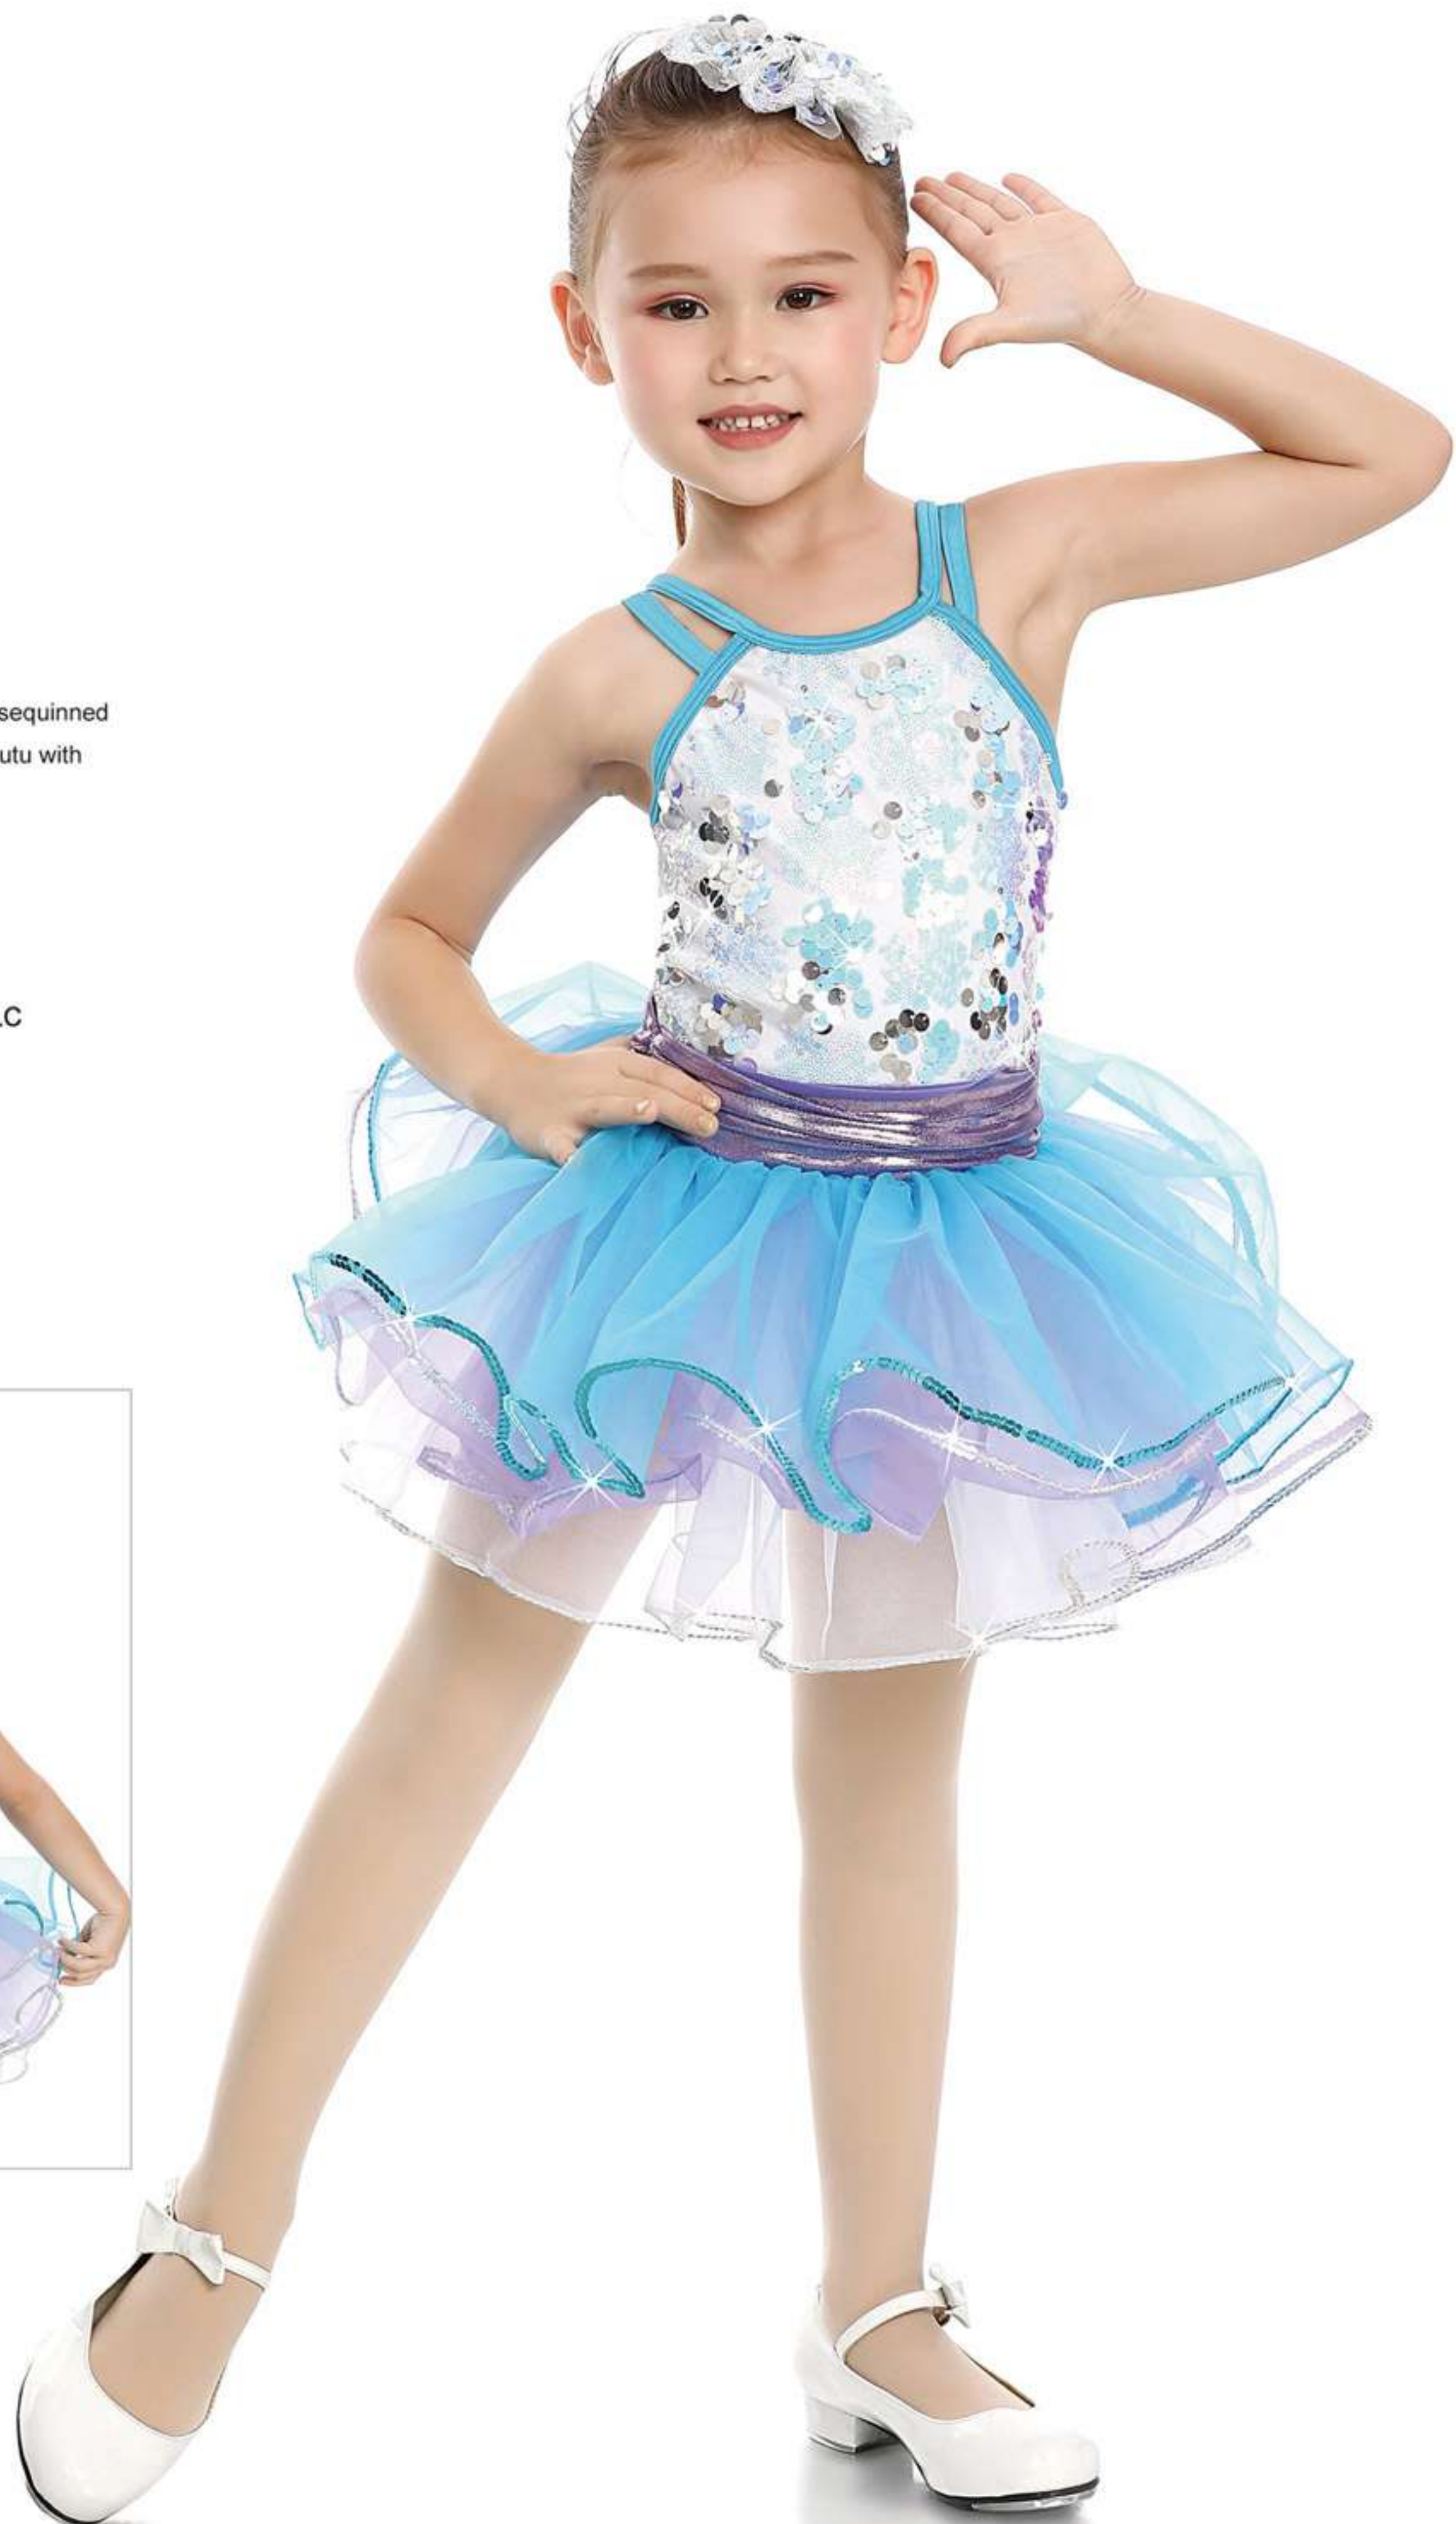

119093

PERFECTLY MARVELOUS

Aquamarine sequined bodice with silver feature neck line. Aquamarine tutu with sequin trim. Attached briefs.

Included:

- Head piece.
- Hanger and garment bag.

Size:

XSC, SC, MC, LC, XLC, XXLC