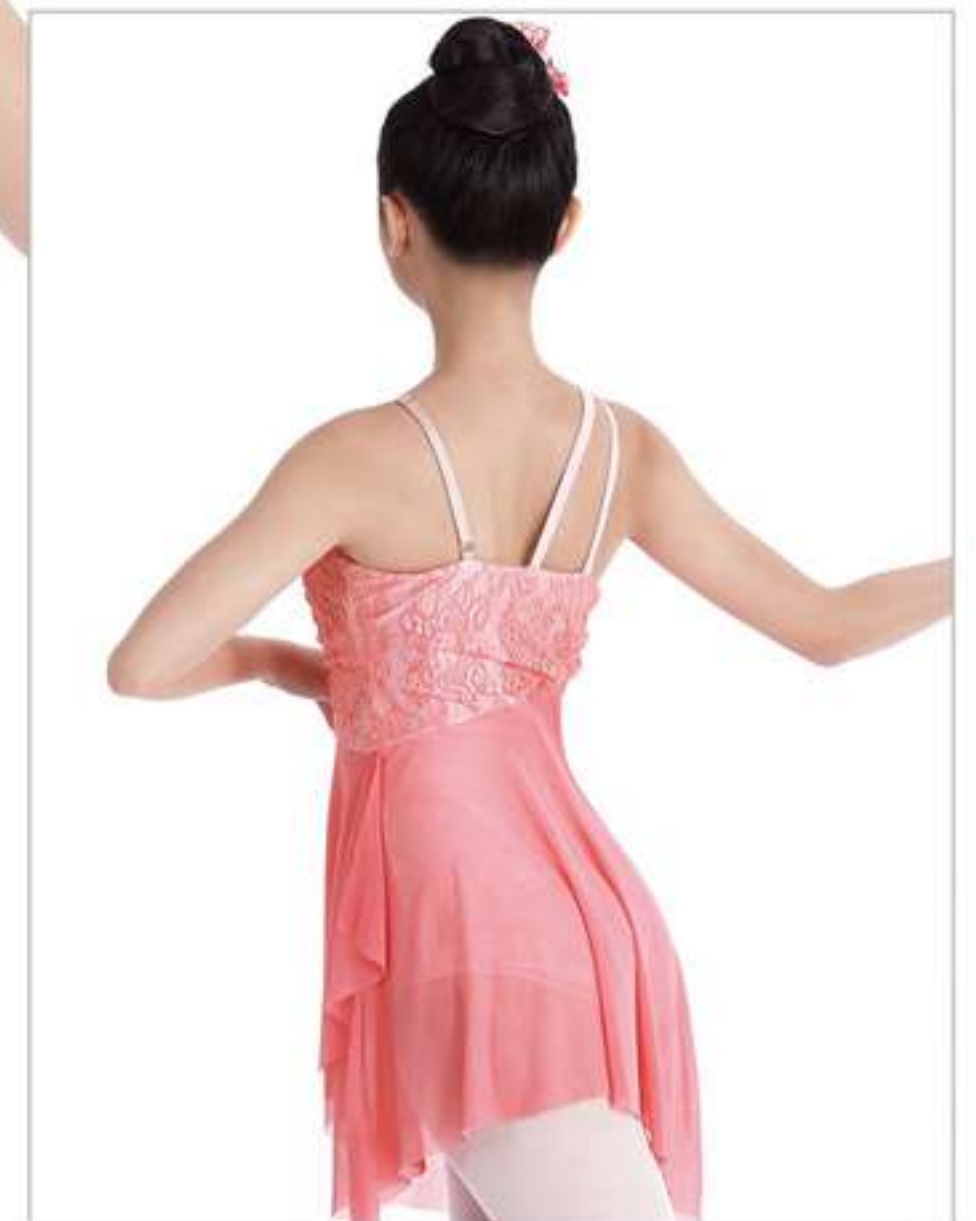

119098

MY DESTINY

Pink lace asymmetric bodice with floral decoration. Pink skirt. Attached briefs.

Included:

- Head piece.
- Hanger and garment bag.

Size:

MC, LC, XLC, XXLC

XSA, SA, MA, LA, XLA, XXLA