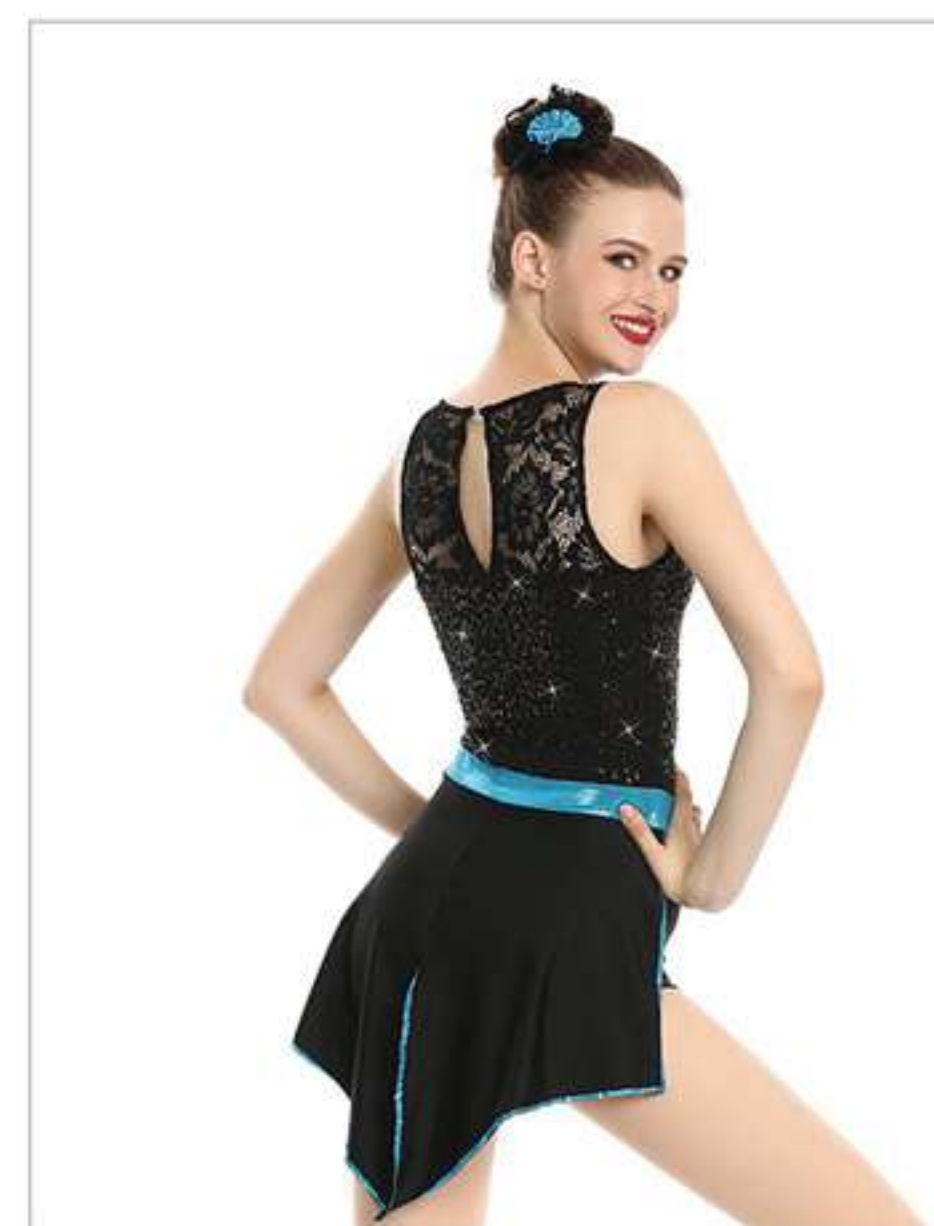

119056

KEEP ON KEEP ON DANCIN'

Black sequin and lace bodice with blue foil feature. Attached shorts with sequin trimmed tails.

Included:

- Head piece.
- Hanger and garment bag.

Size:

SC, MC, LC, XLC, XXLC

XSA, SA, MA, LA, XLA, XXLA