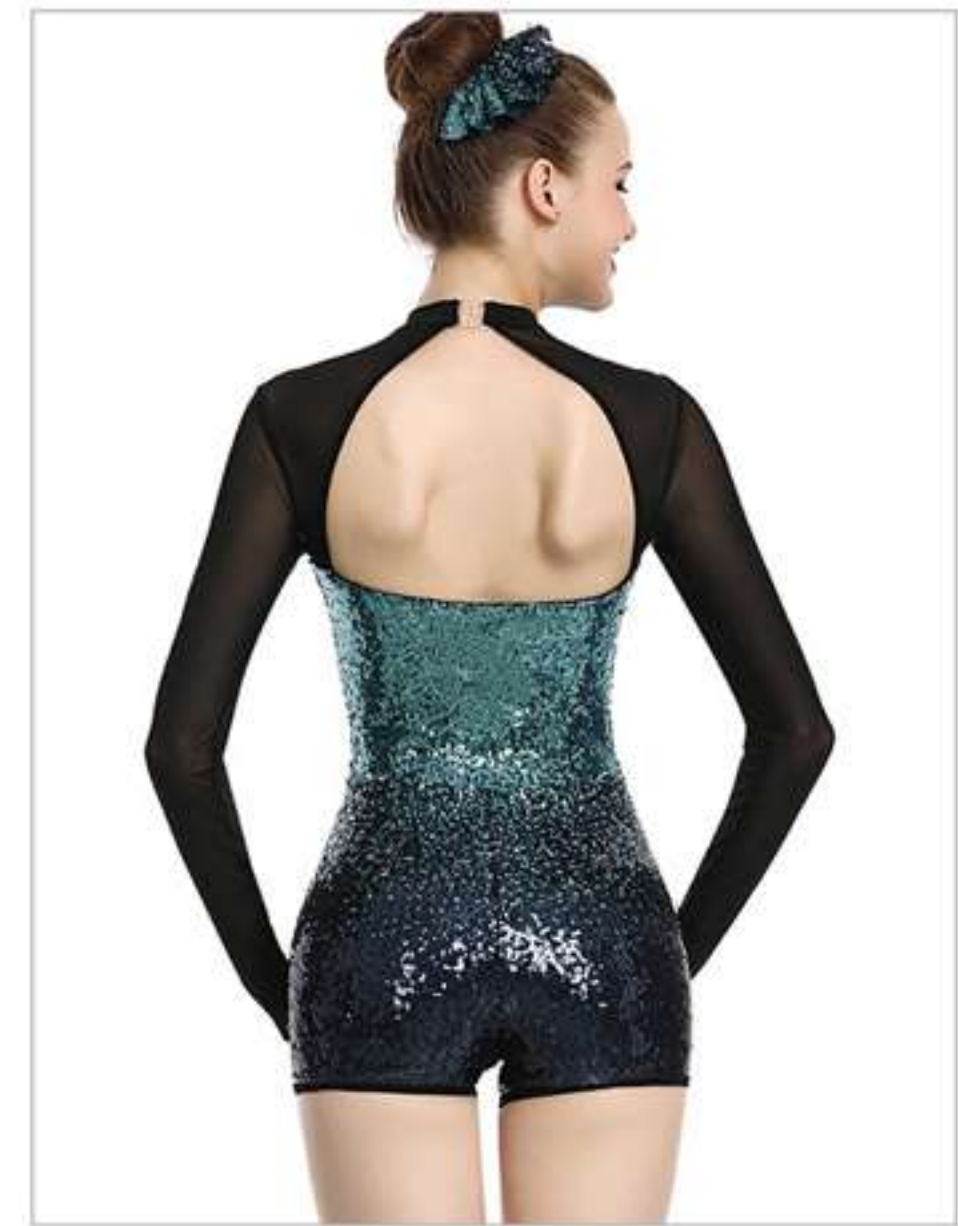

Dusty rose lace unitard with rhystones.

Attached skirt.

Included:

- Head piece.
- Hanger and garment bag.

Size:

MC, LC, XLC, XXLC

XSA, SA, MA, LA, XLA, XXLA

119063