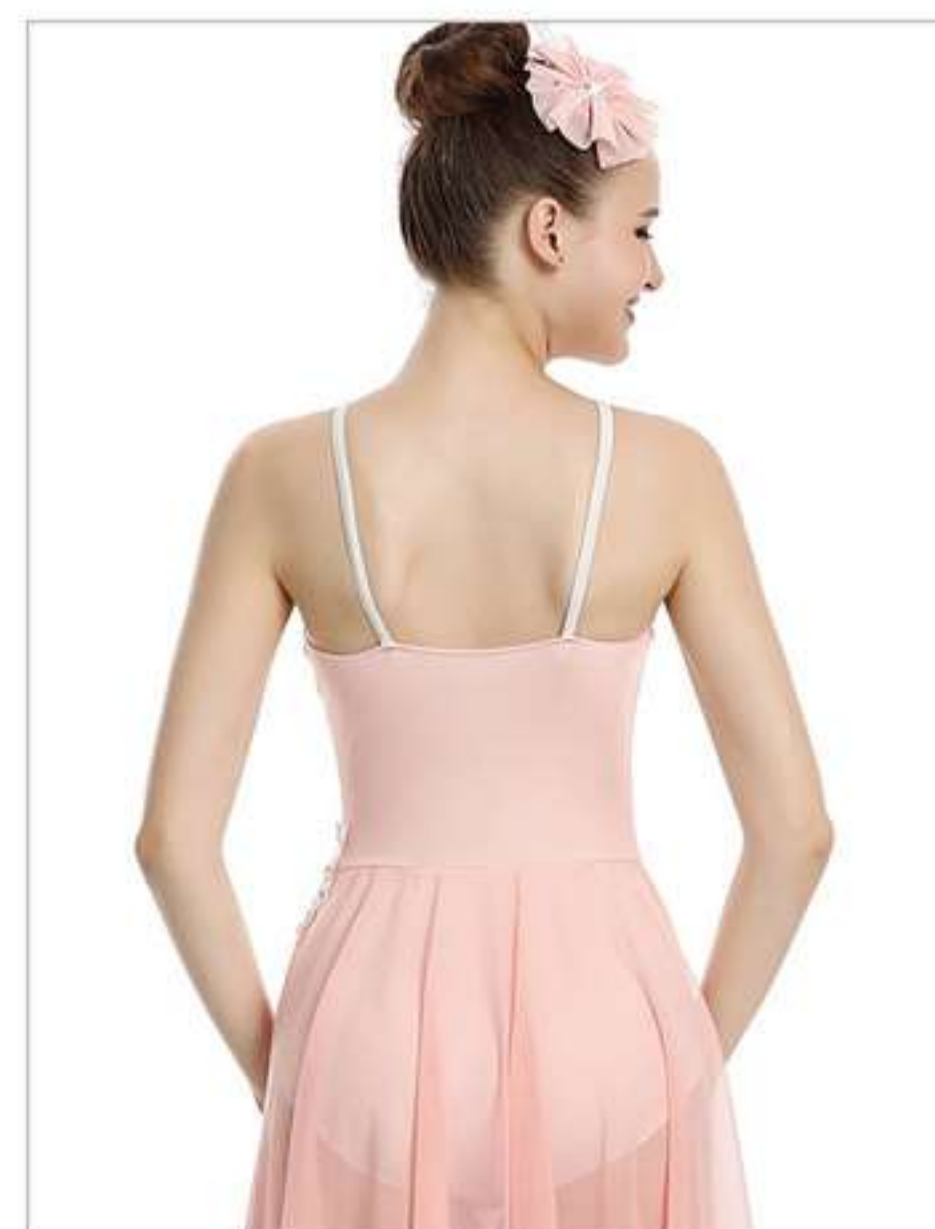

119070

PEACH BLOSSOM

Peach dress on leotard with white and silver applique.

Included:

- Head piece.
- Hanger and garment bag.

Size:

MC, LC, XLC, XXLC

XSA, SA, MA, LA, XLA, XXLA