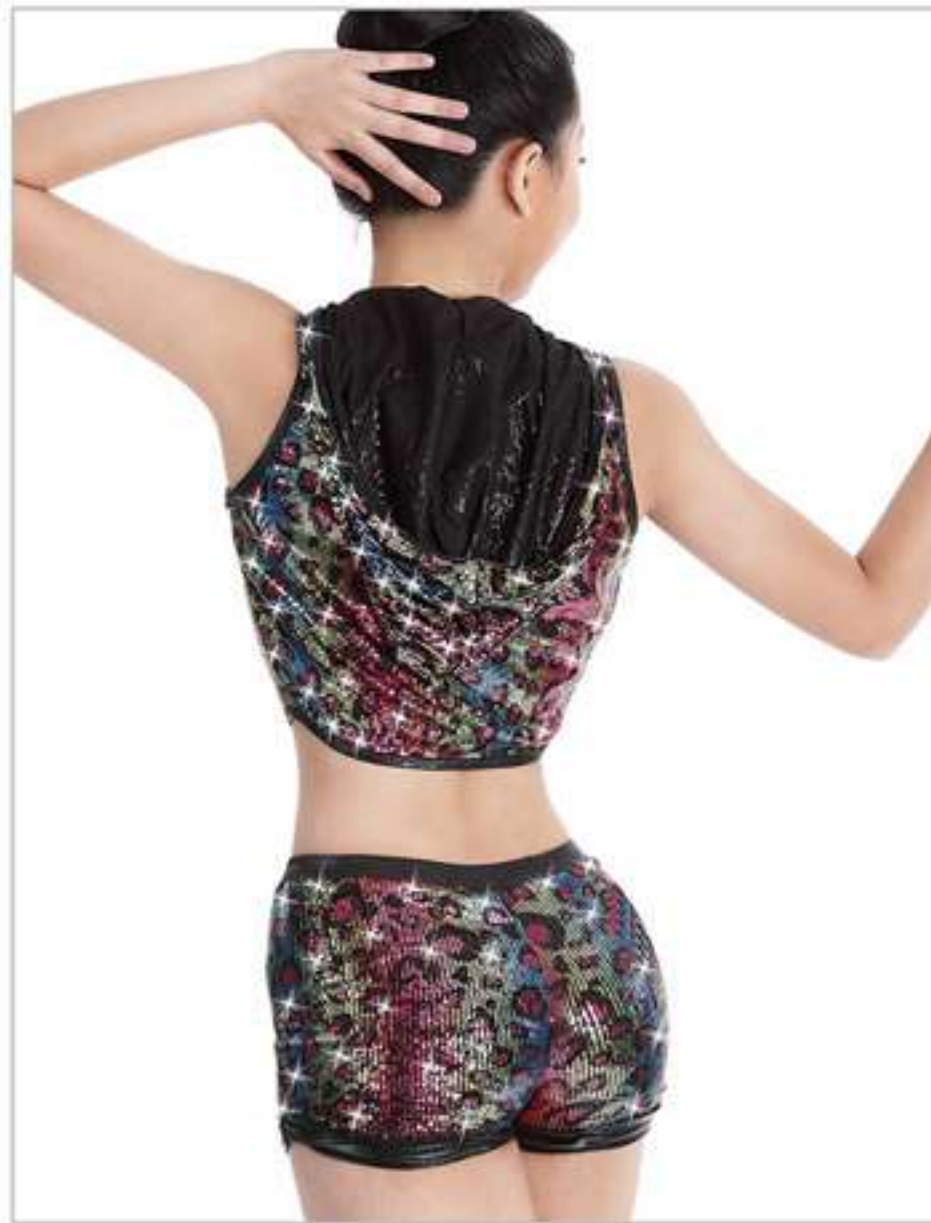

119115

IT'S GOIN'DOWN

Sequined hooded top with close tie front, detachable foil crop top and sequined shorts.

Included:

- Hanger and garment bag.

Size:

SC, MC, LC, XLC, XXLC

XSA, SA, MA, LA, XLA, XXLA