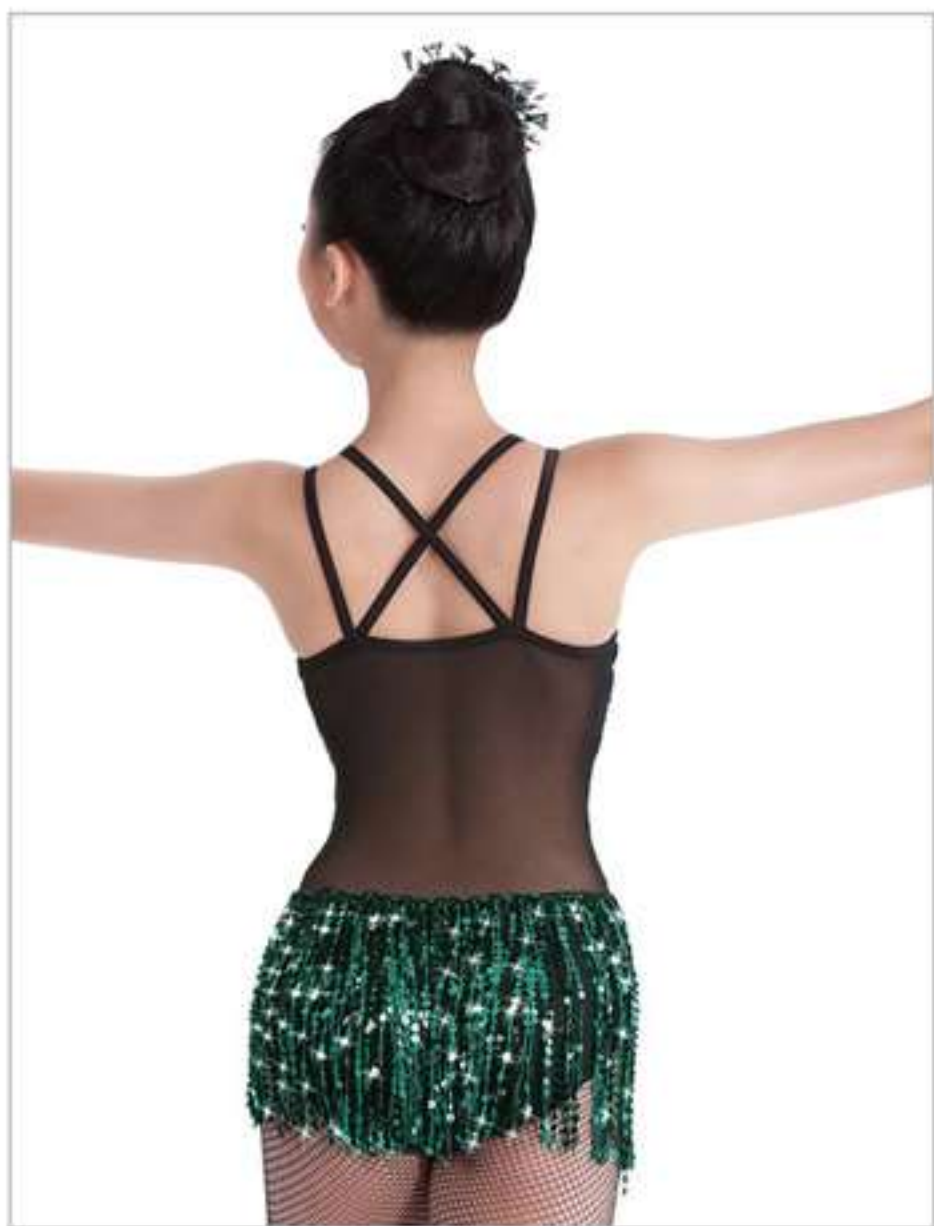

119111

TOOK THE NIGHT

Black leotard with emerald sequinned overlay and translucent back. Attached black and emerald sequin fringe.

Included:

- Head piece.
- Hanger and garment bag.

Size:

MC, LC, XLC, XXLC

XSA, SA, MA, LA, XLA, XXLA