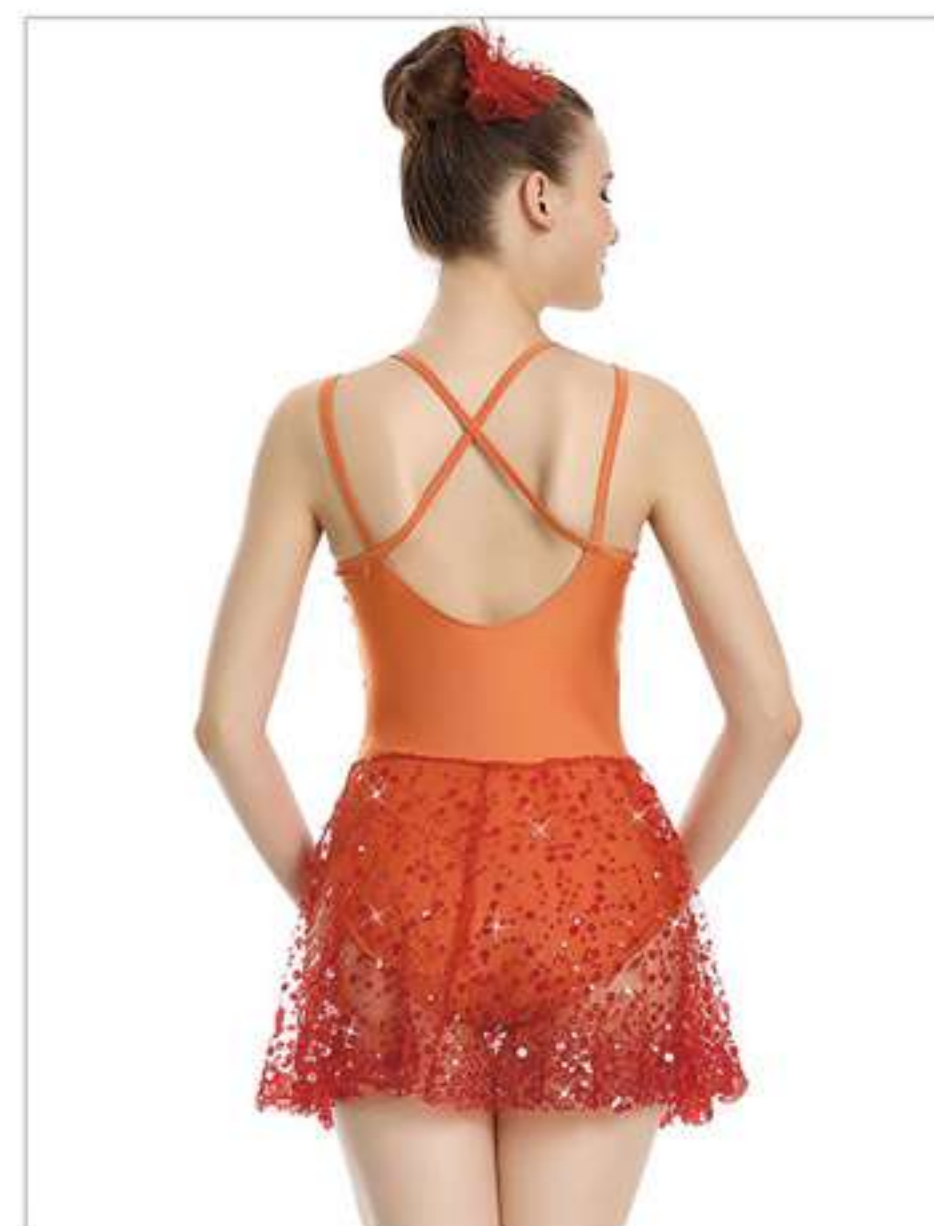

119074

SMOULDERING SUNSET

Orange sequined dress on leotard.

Included:

- Head piece.
- Hanger and garment bag.

Size:

MC, LC, XLC, XXLC

XSA, SA, MA, LA, XLA, XXLA