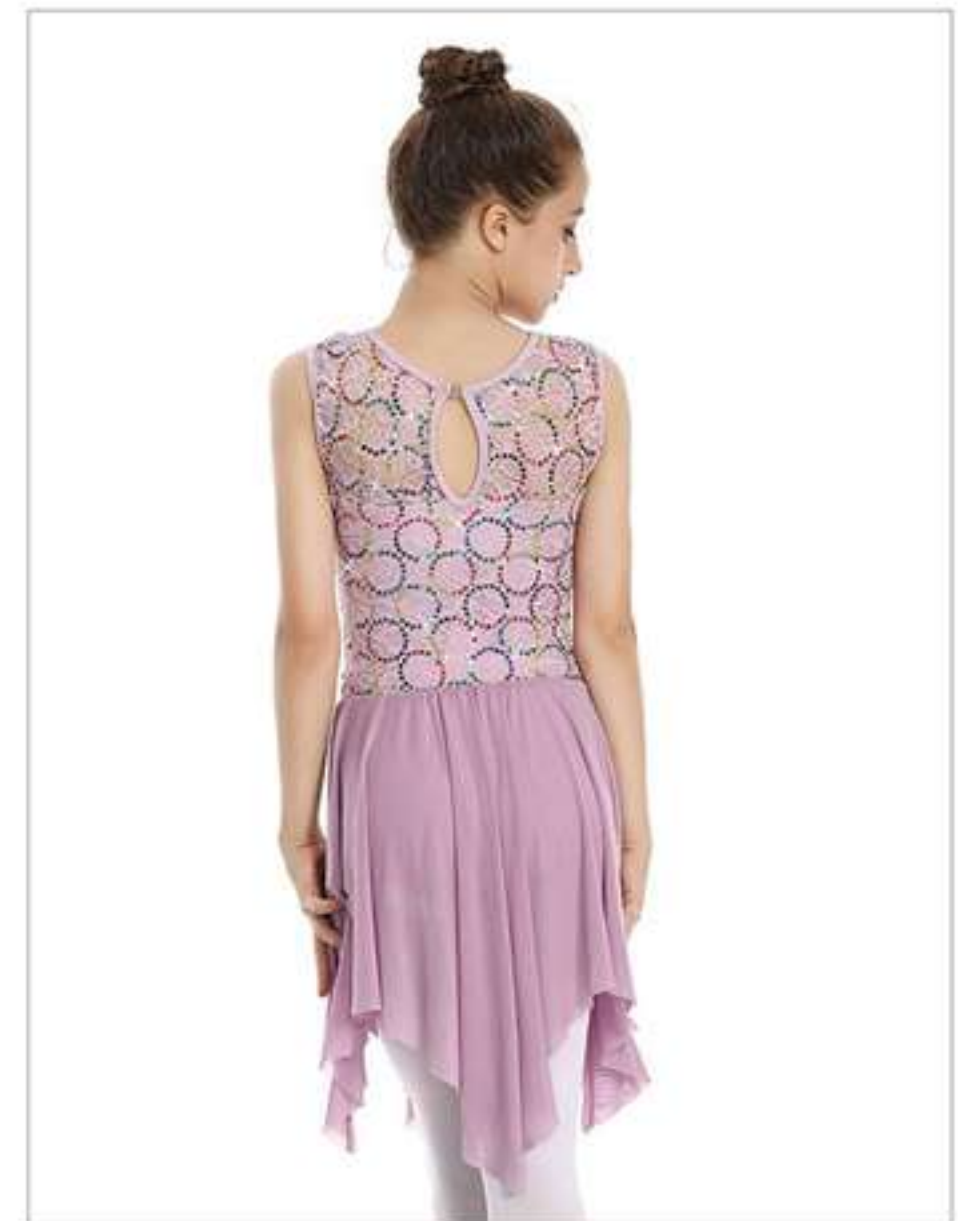

Size:

SC, MC, LC, XLC, XXLC

XSA, SA, MA, LA, XLA, XXLA

119051

WHISPER

Ivory lace leotard with flowers and rhystones decoration, attached skirt.

Included:

- Head piece.
- Hanger and garment bag.