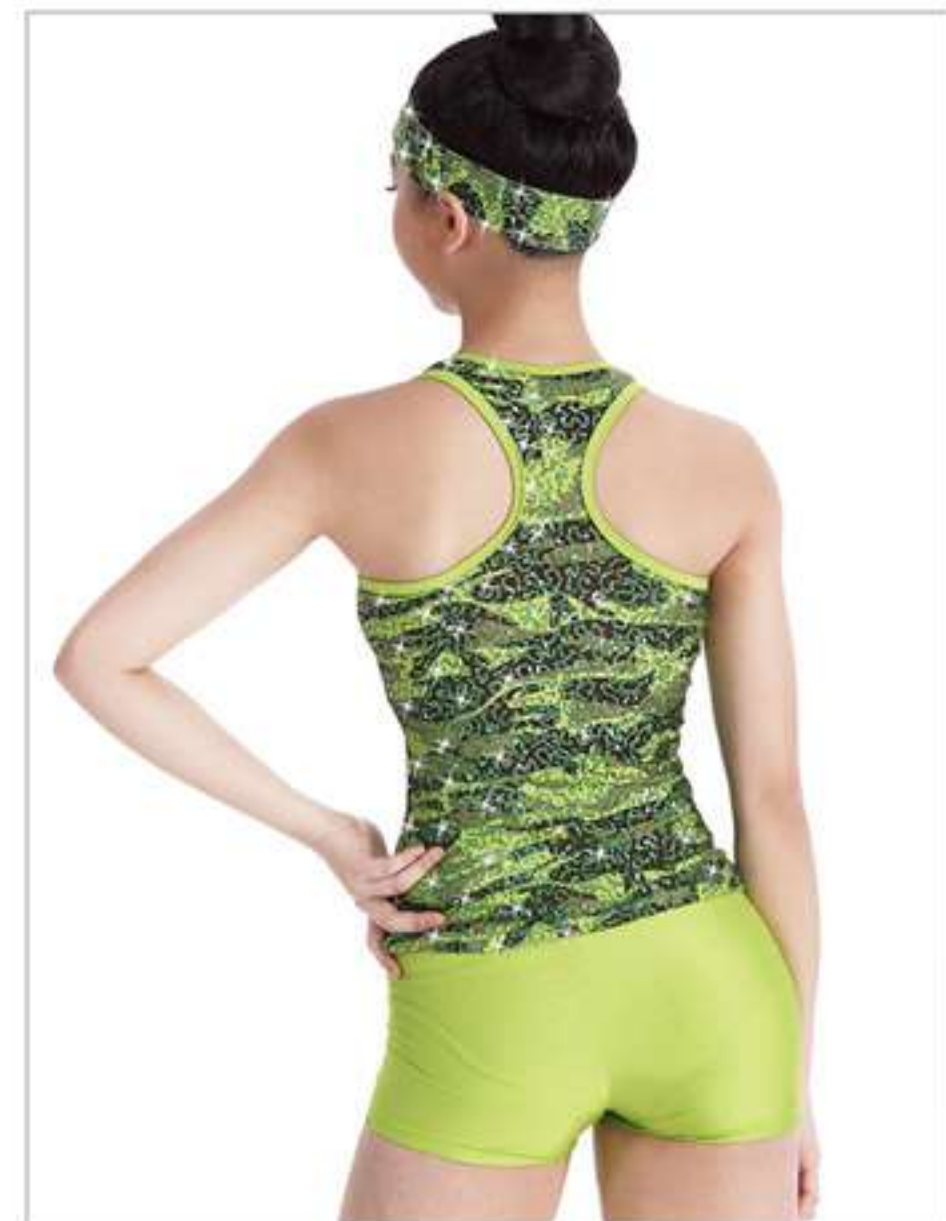

Silver star printed velvet dress with white feather bustline, black belt and buckle. Attached white tutu. Attached briefs.

Included:

- Head piece.
- Hanger and garment bag.

Size:

MC, LC, XLC, XXLC

XSA, SA, MA, LA, XLA, XXLA