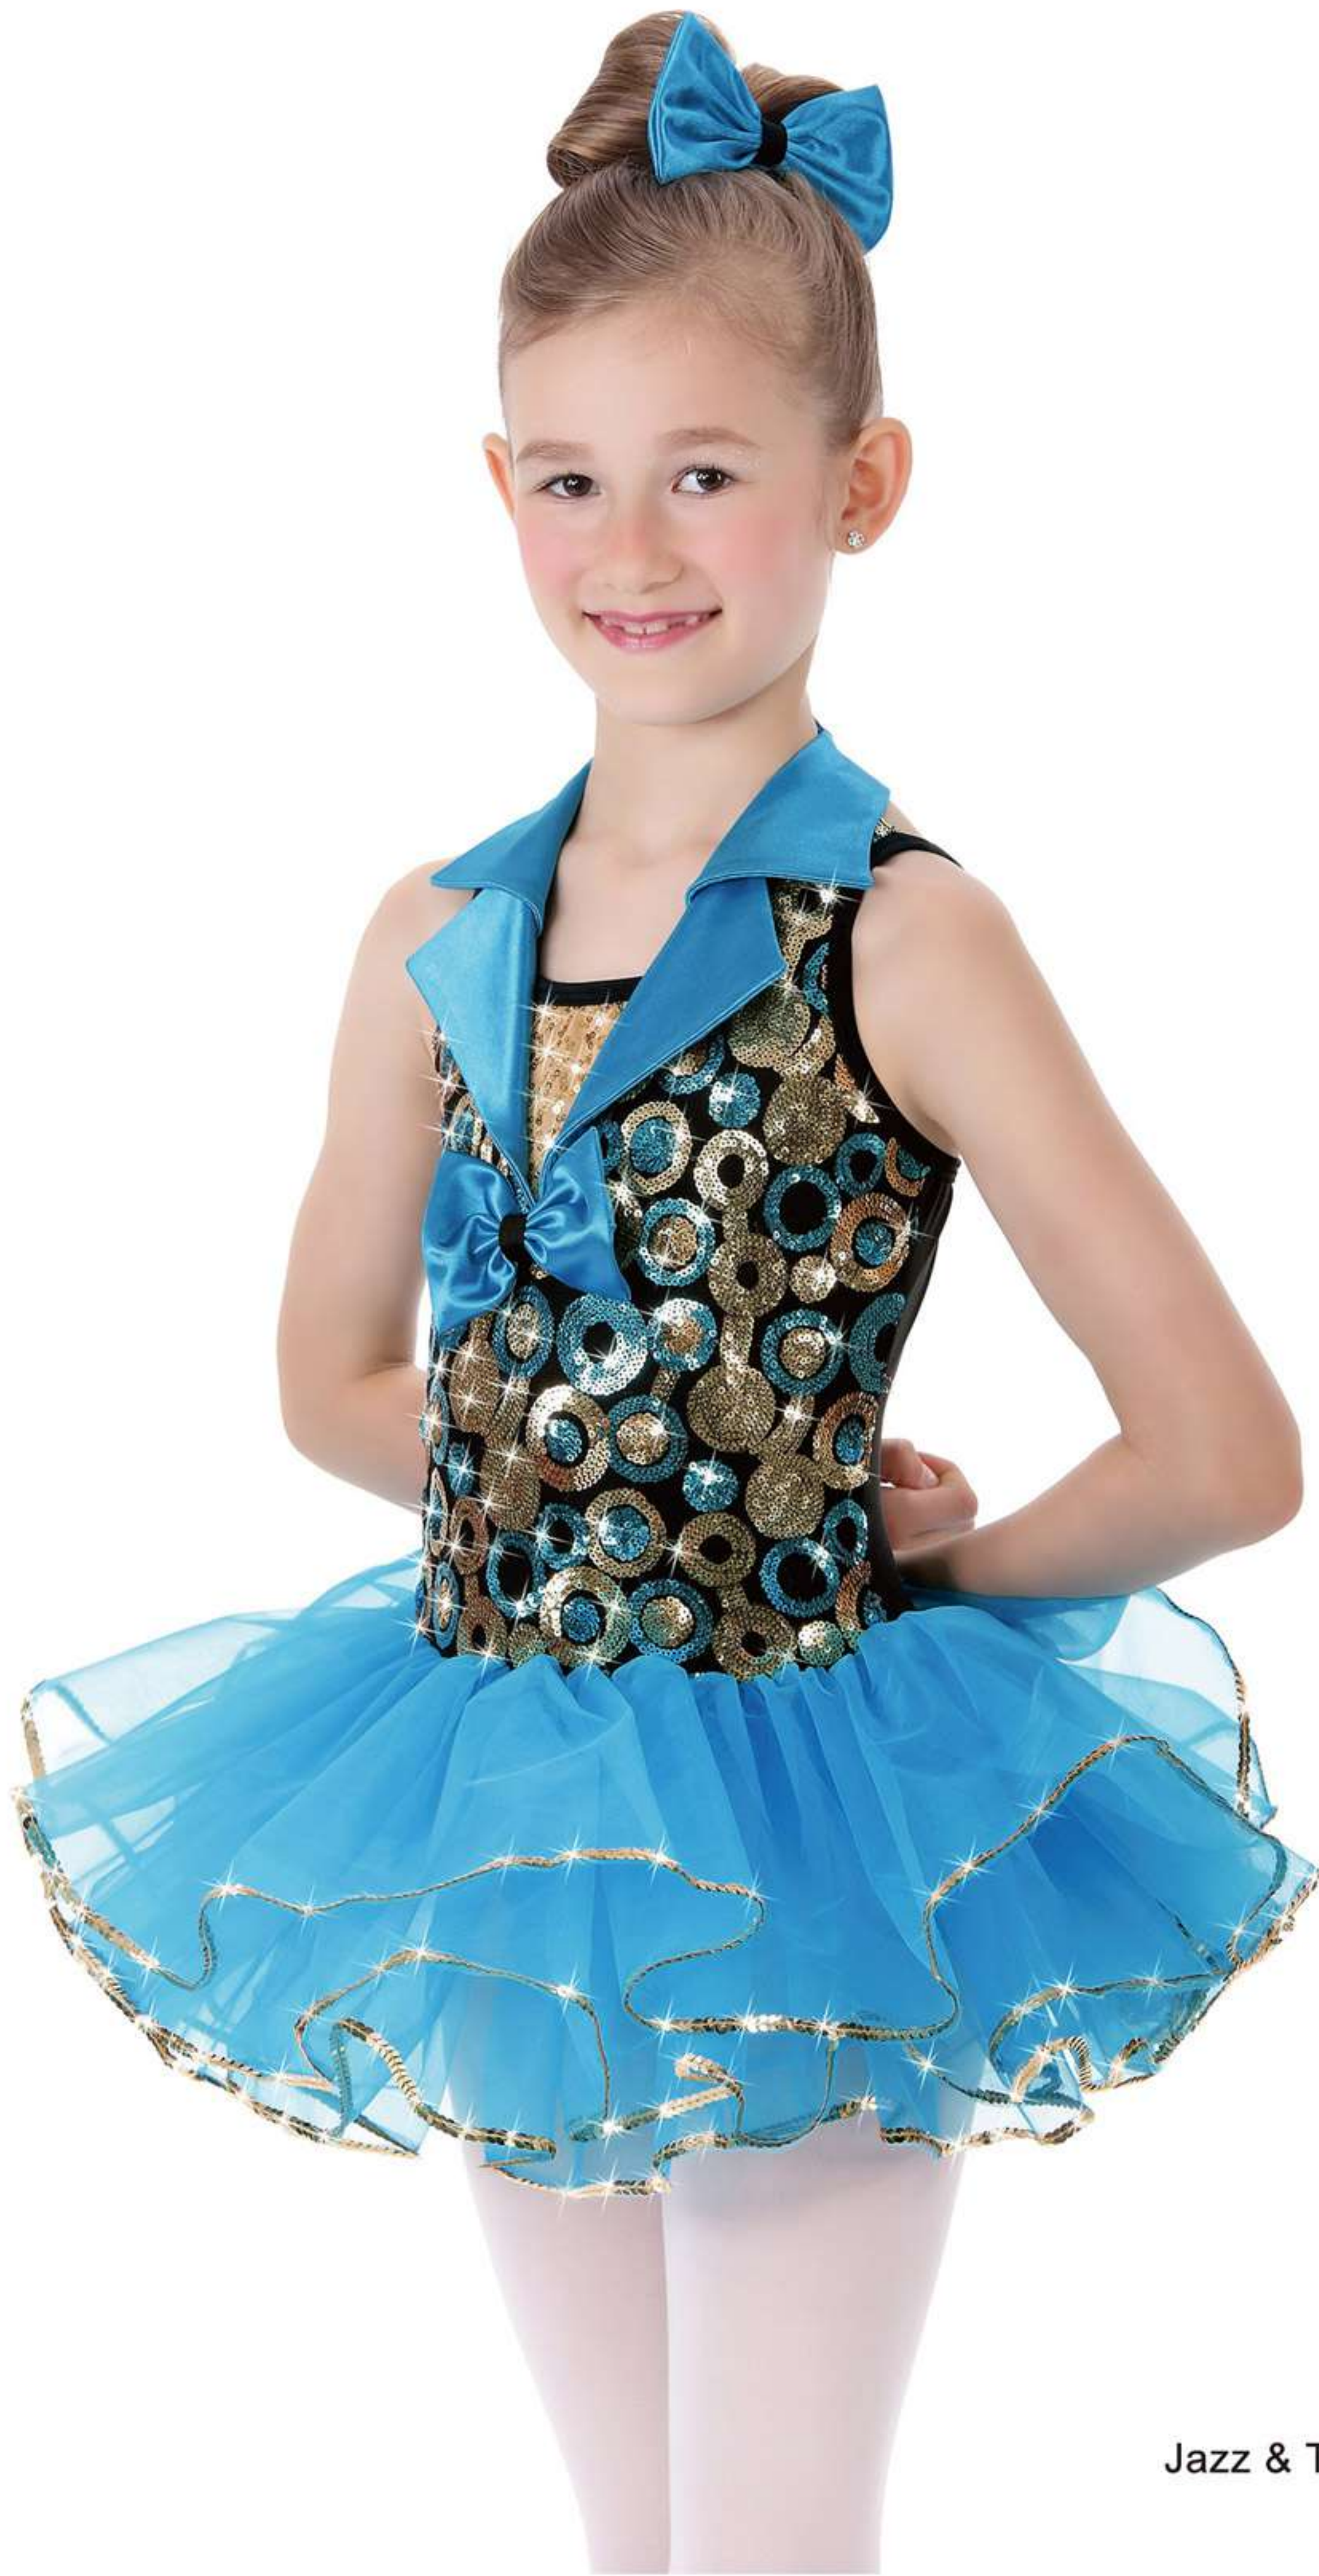

Size:

XSC, SC, MC, LC, XLC, XXLC

119048

SPOTLIGHT ON ME

Violet and multi sized sequin dress on leotard.

Included:

- Head piece.
- Hanger and garment bag.

Size: