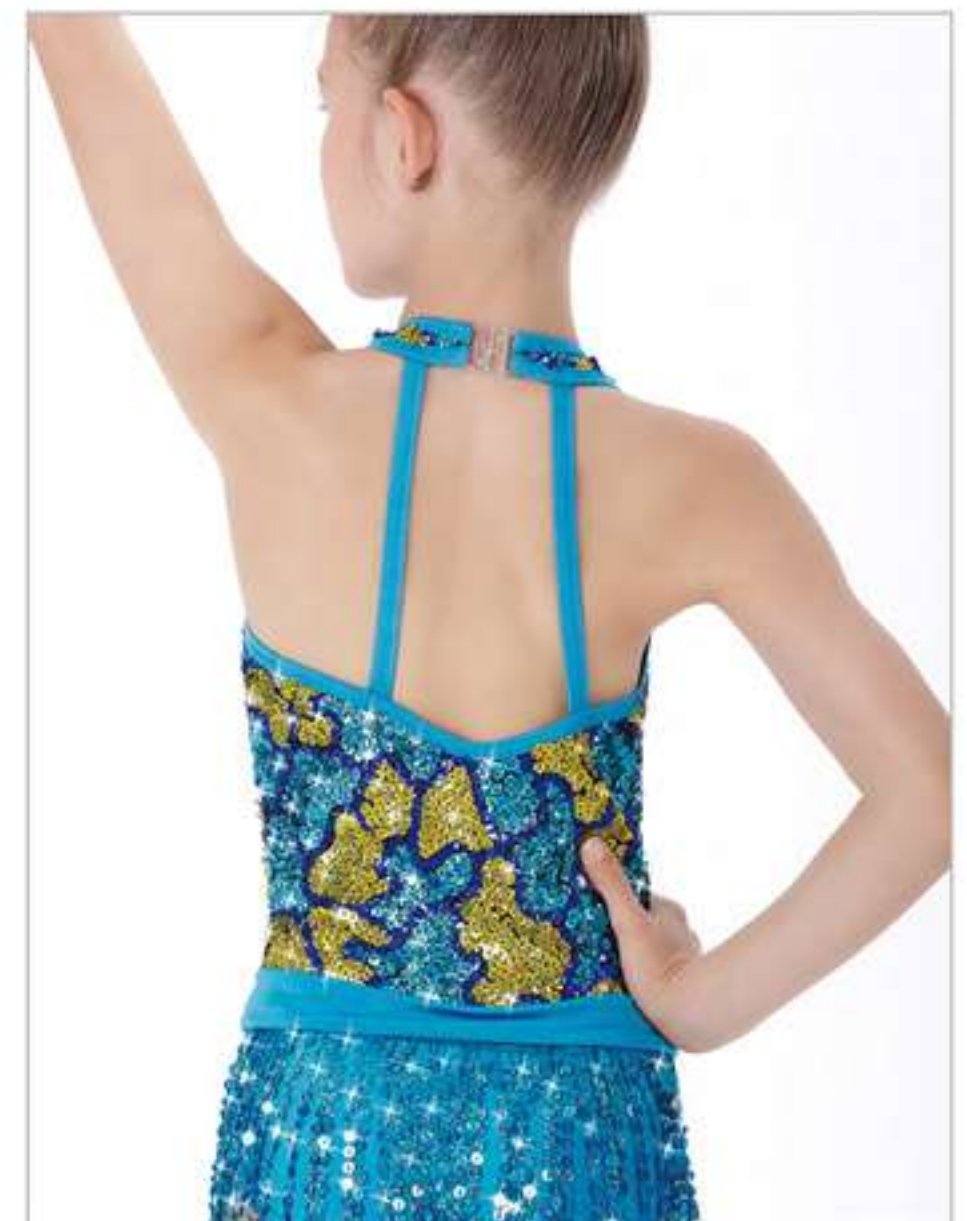

119108

SING, SING, SING

Sequin halter neck leotard with sequined overlay and fringe.

Included:

- Rhinestone barrettes.
- Hanger and garment bag.

Size:

SC, MC, LC, XLC, XXLC

XSA, SA, MA, LA, XLA, XXLA