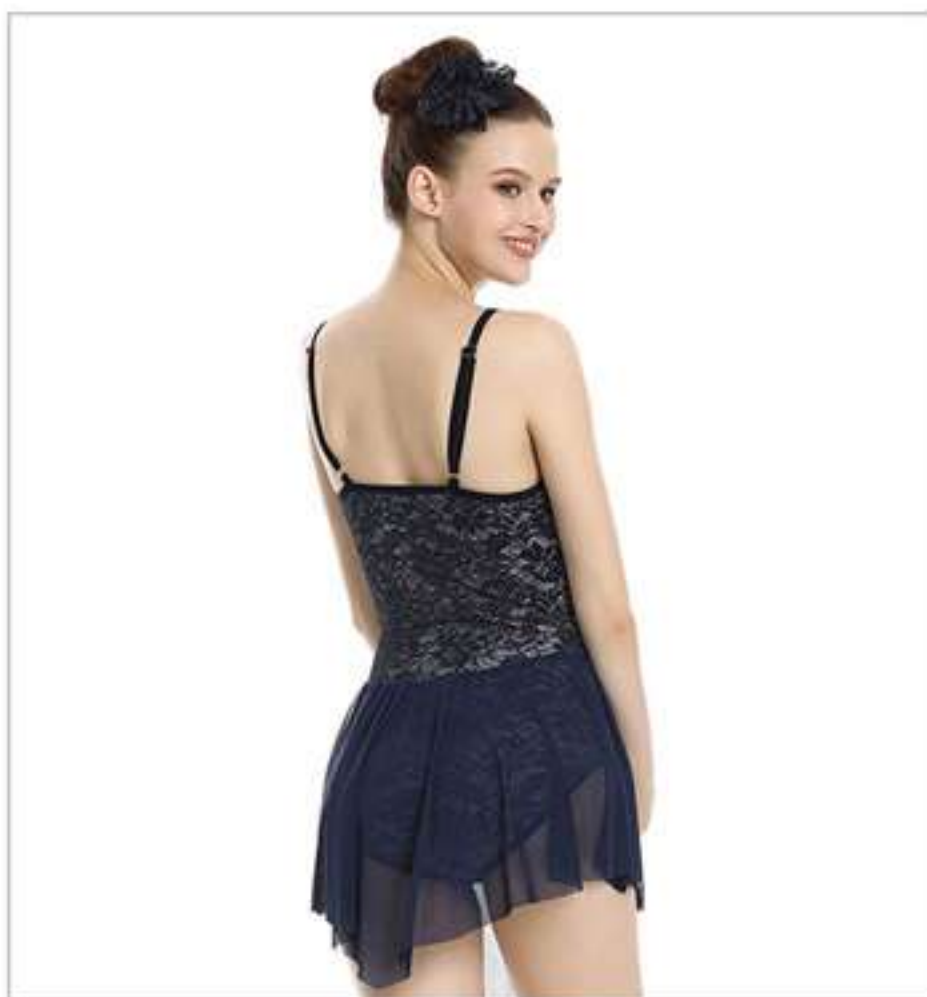

119071

CENTRE STAGE

Sparkly lace leotard. Attached skirt.

Included:

- Head piece.
- Hanger and garment bag.

Size:

MC, LC, XLC, XXLC

XSA, SA, MA, LA, XLA, XXLA