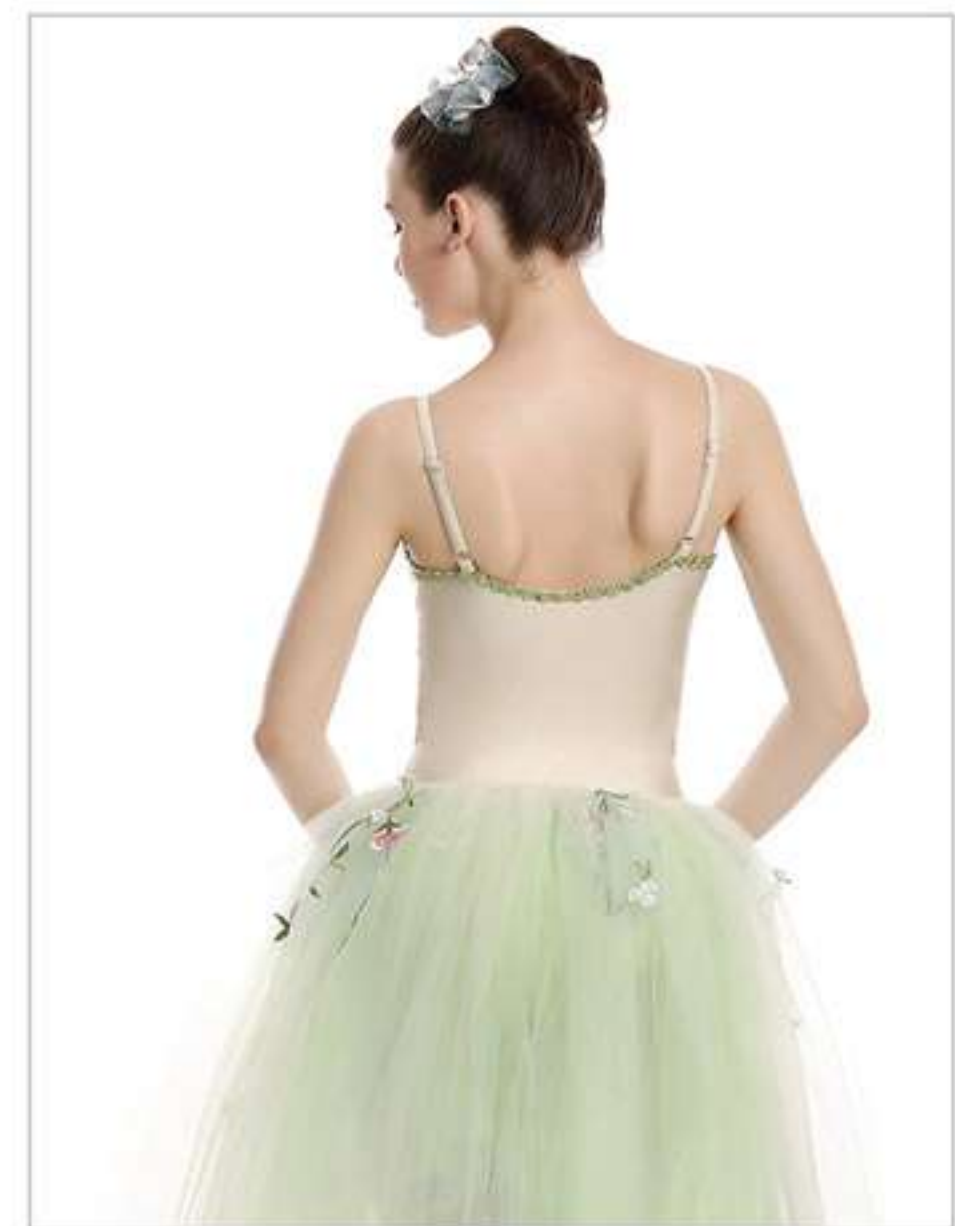

CROWD PLEASER

Green bodice with floral embroidery.

Green romantic tutu with flower applique.

Attached briefs.

Included:

- Head piece.
- Hanger and garment bag.

Size:

MC, LC, XLC, XXLC

XSA, SA, MA, LA, XLA, XXLA